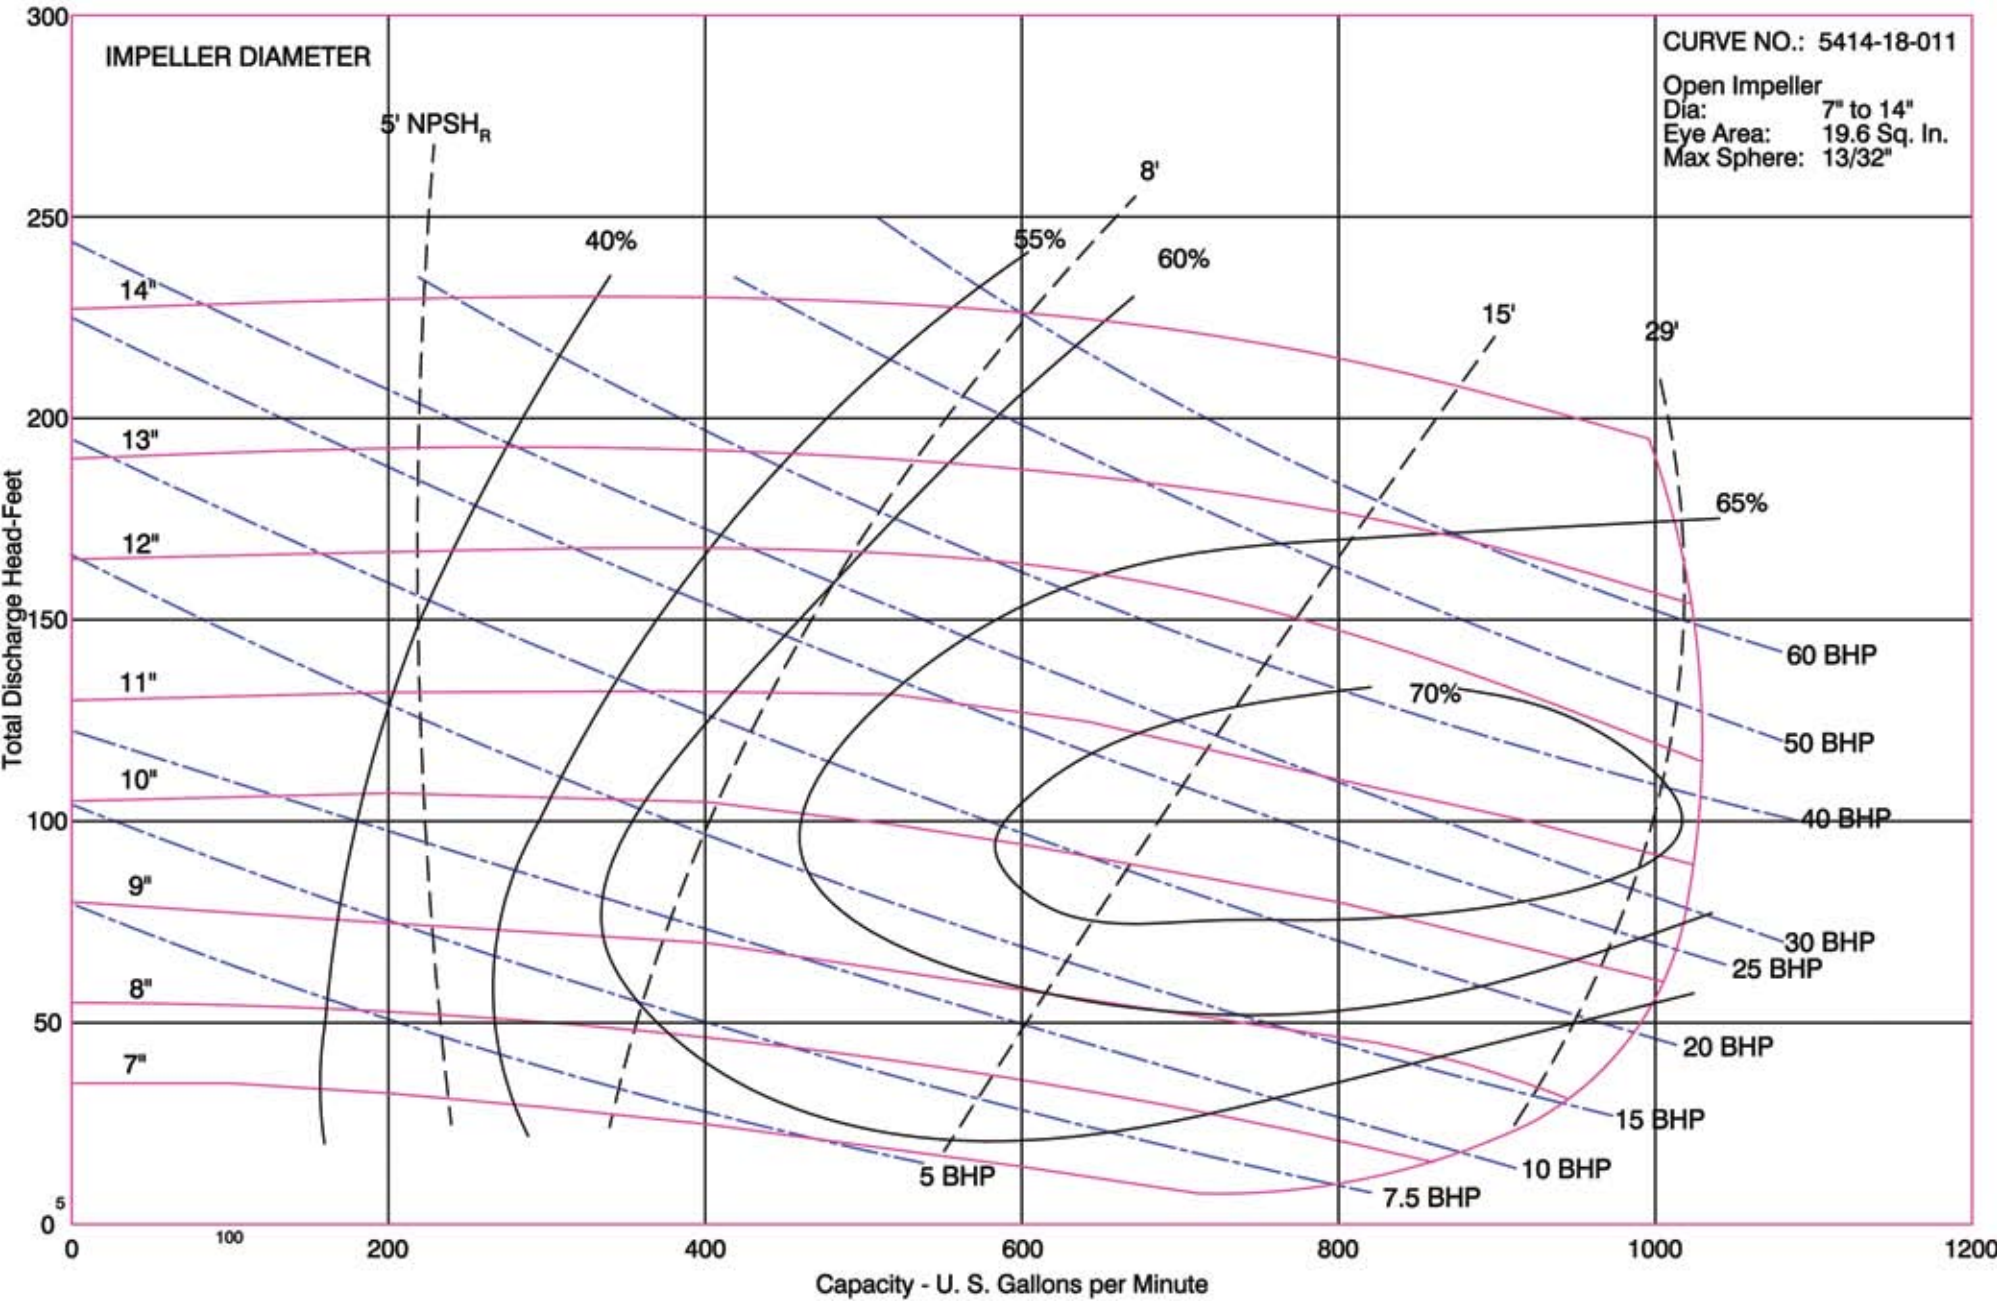

PUMP PERFORMANCE CHARACTERISTICS

250 SERIES: 5 x 4 x 14 1150 rpm

PUMP PERFORMANCE CHARACTERISTICS

250 SERIES: 5 x 4 x 14 1750 rpm

PUMP PERFORMANCE CHARACTERISTICS

250 SERIES: 5 x 4 x 14 800 - 2100 rpm