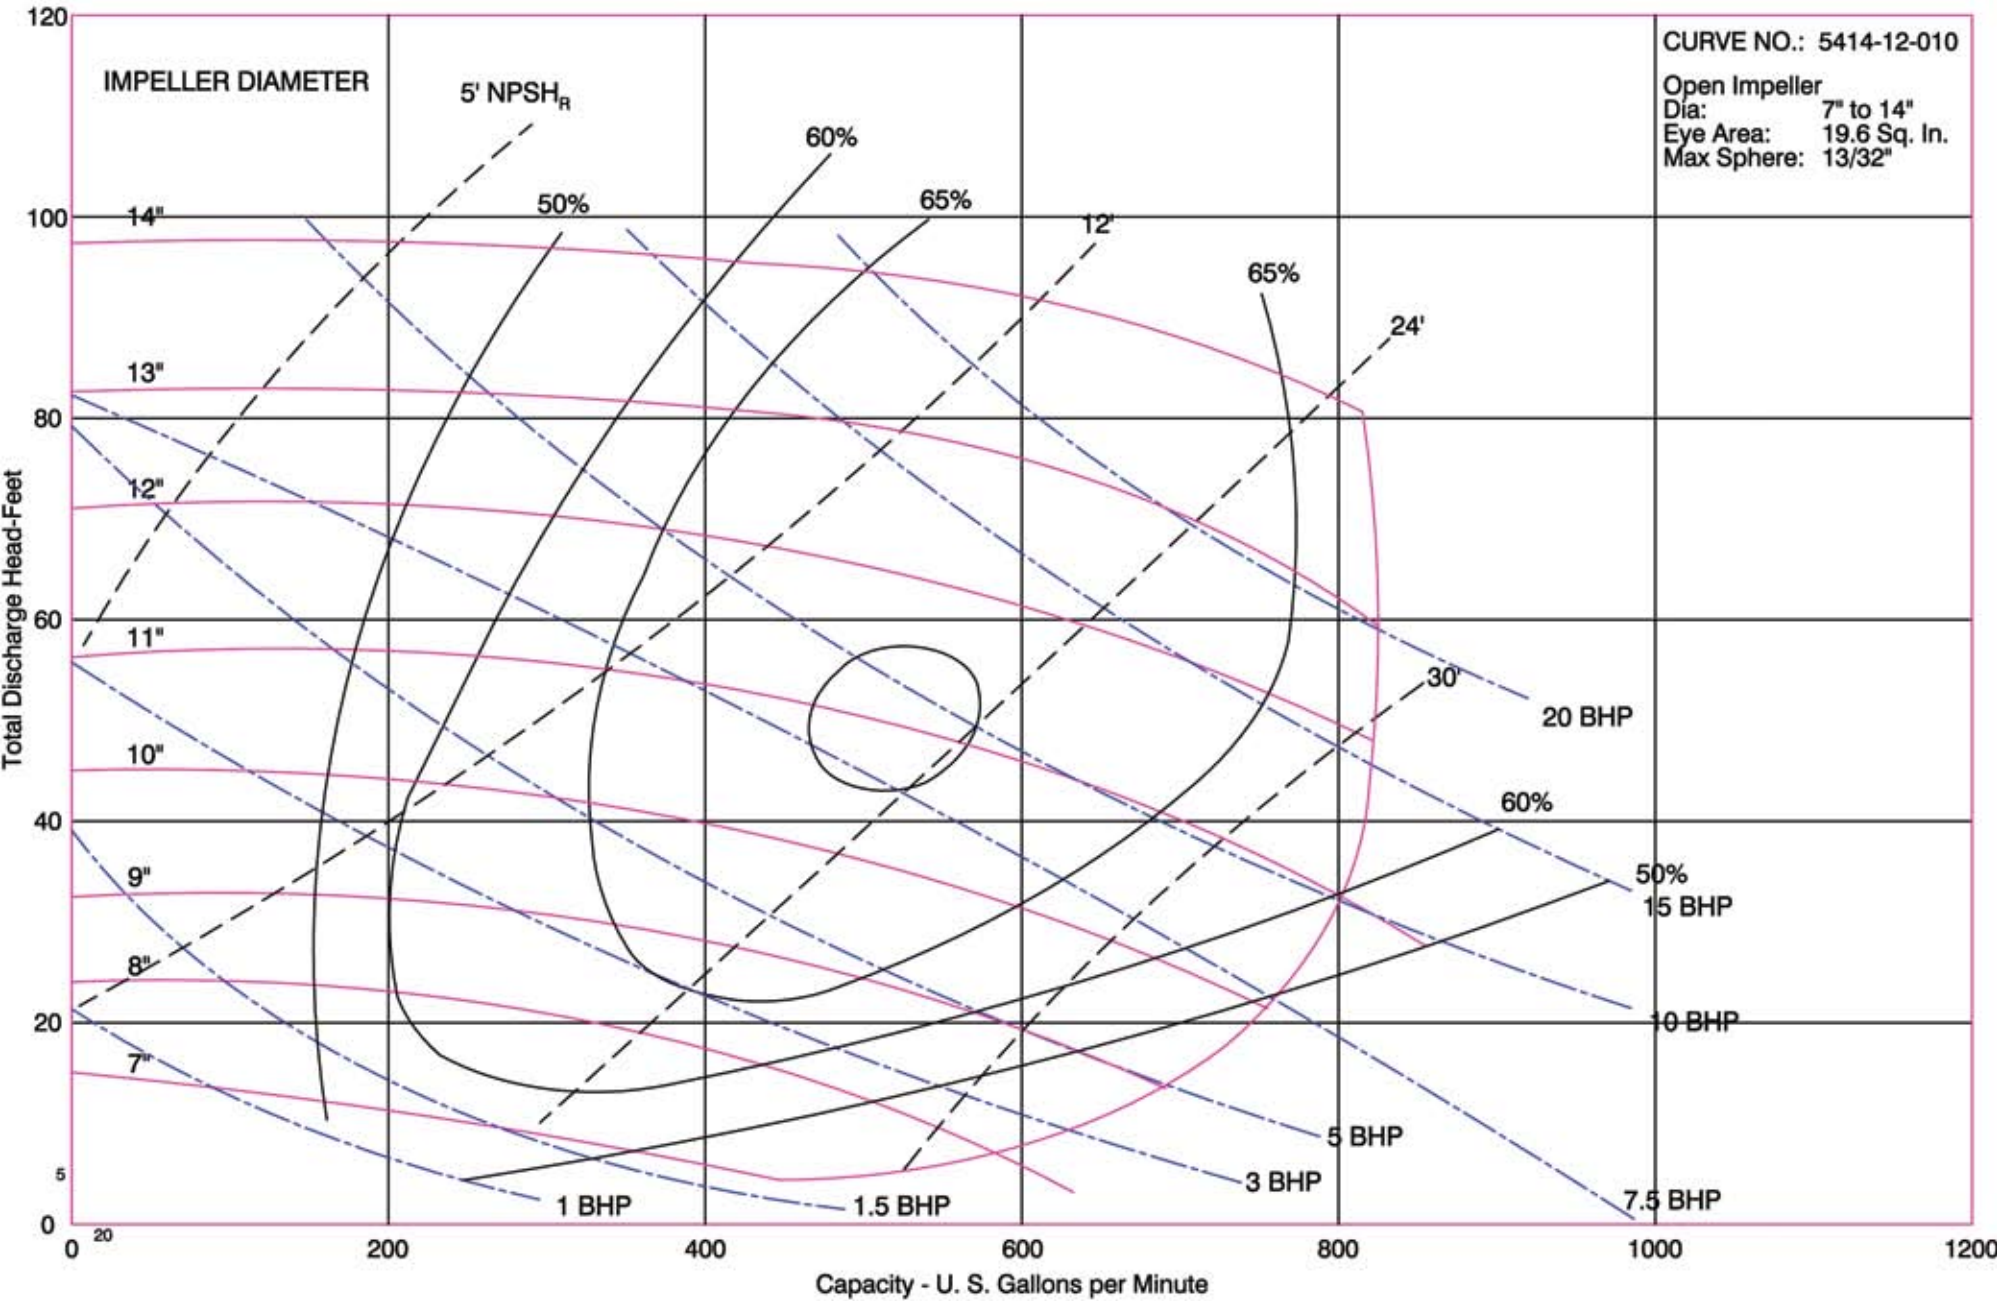

PUMP PERFORMANCE CHARACTERISTICS

250 SERIES: 5 x 4 x 14 1150 rpm

PUMP PERFORMANCE CHARACTERISTICS

250 SERIES: 5 x 4 x 14 1750 rpm

PUMP PERFORMANCE CHARACTERISTICS

250 SERIES: 5 x 4 x 14 800 - 2100 rpm