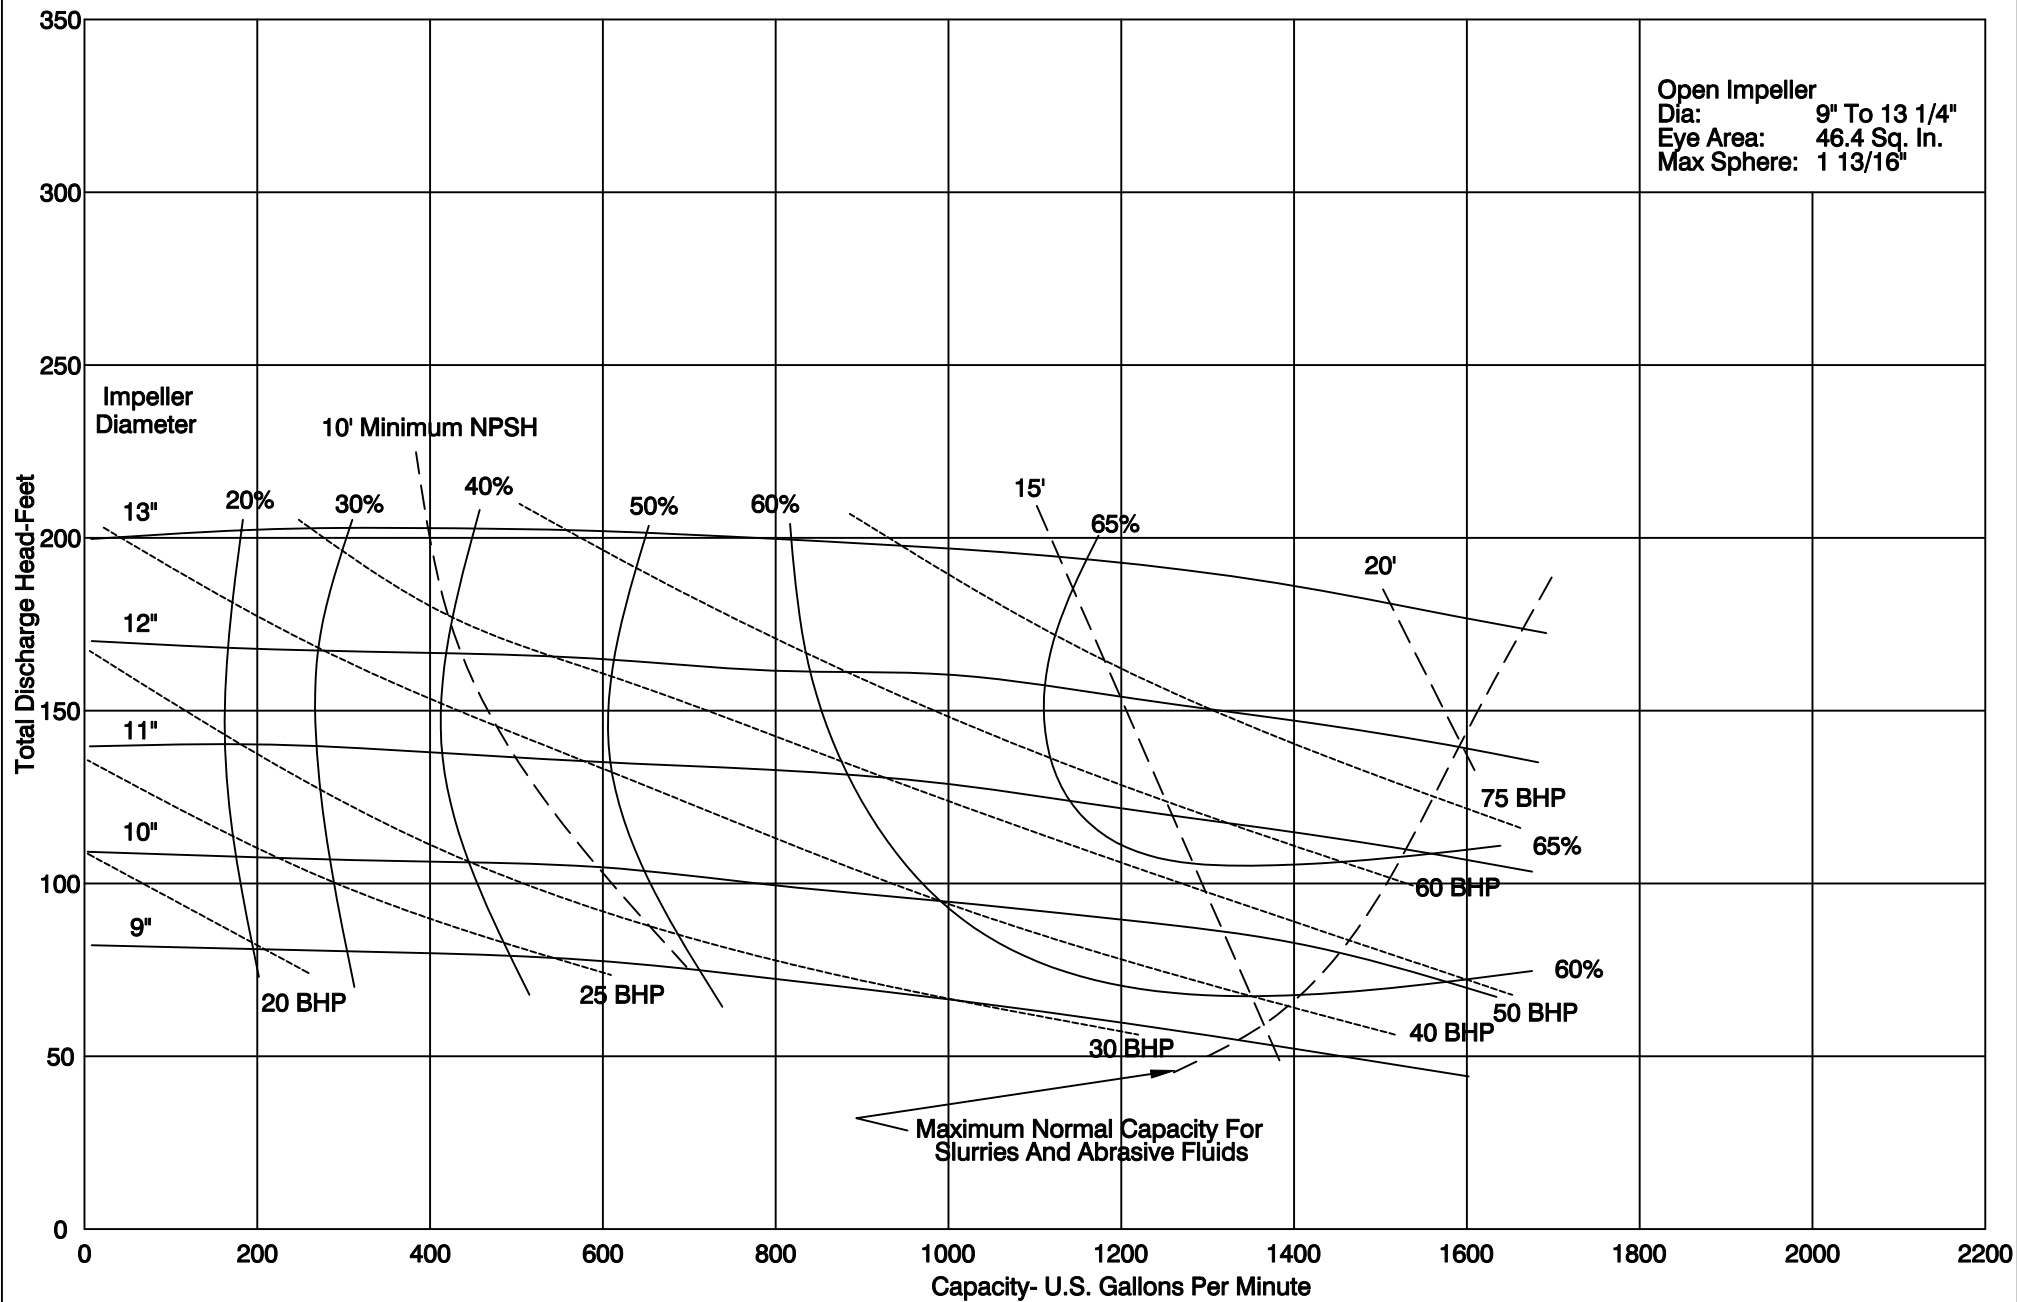

PUMP PERFORMANCE CHARACTERISTICS

1 7/8 SERIES: 6 x 8 1150 RPM

PUMP PERFORMANCE CHARACTERISTICS

1 7/8 SERIES: 6 x 8 1750 RPM

PUMP PERFORMANCE CHARACTERISTICS

1 7/8 SERIES: 6 x 8 700-1700 RPM