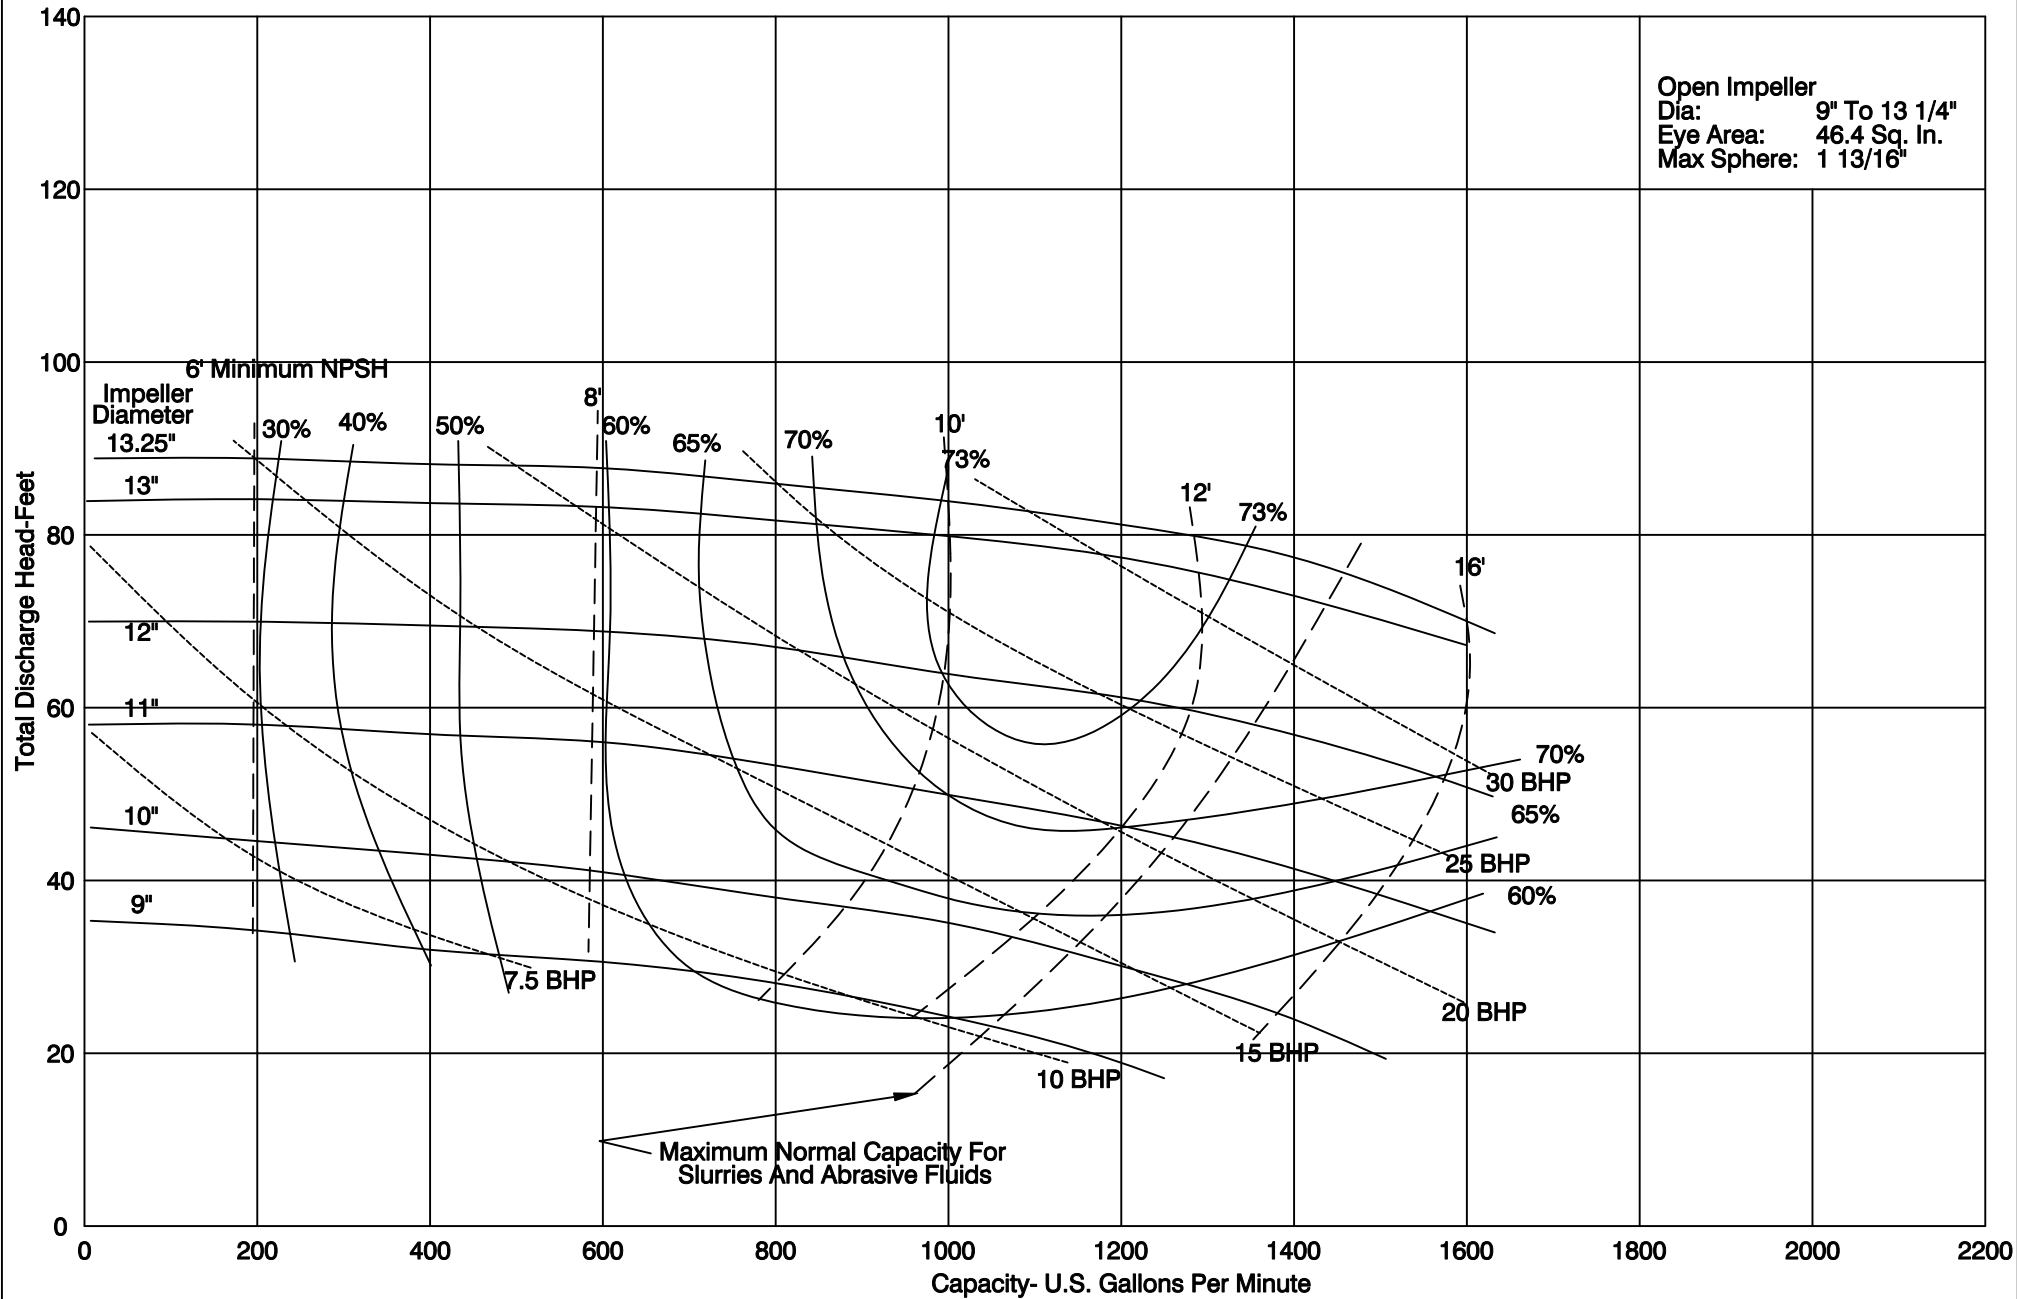

PUMP PERFORMANCE CHARACTERISTICS

1 7/8 SERIES: 6 x 8 1150 RPM

PUMP PERFORMANCE CHARACTERISTICS

1 7/8 SERIES: 6 x 8 1750 RPM

PUMP PERFORMANCE CHARACTERISTICS

1 7/8 SERIES: 6 x 8 700-1700 RPM