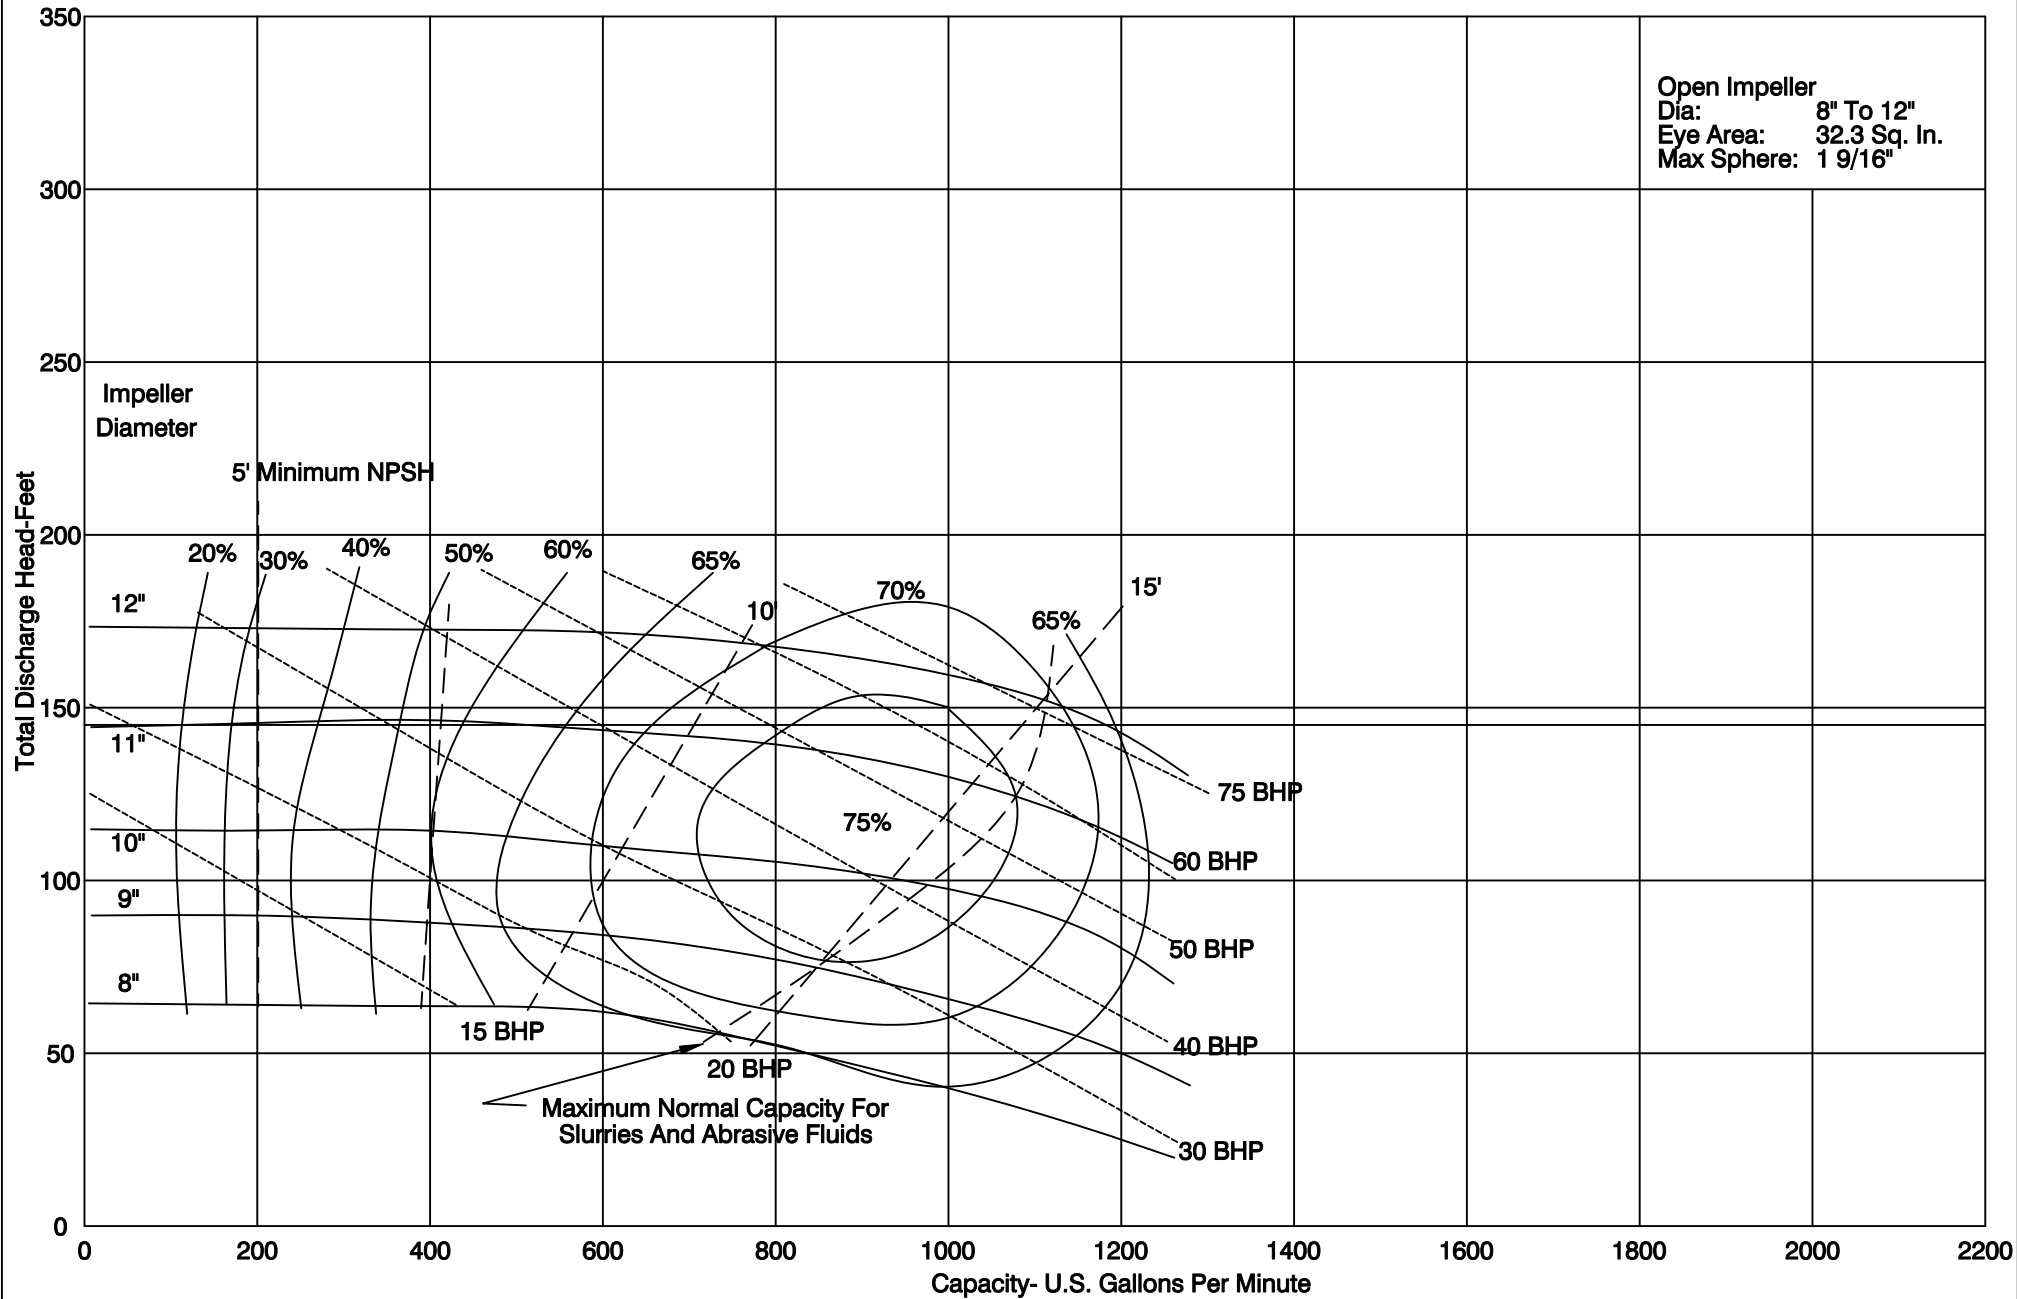

PUMP PERFORMANCE CHARACTERISTICS

1 7/8 SERIES: 5 x 6 1150 RPM

PUMP PERFORMANCE CHARACTERISTICS

1 7/8 SERIES: 5 x 6 1750 RPM

PUMP PERFORMANCE CHARACTERISTICS

1 7/8 SERIES: 5 x 6 800-1800 RPM