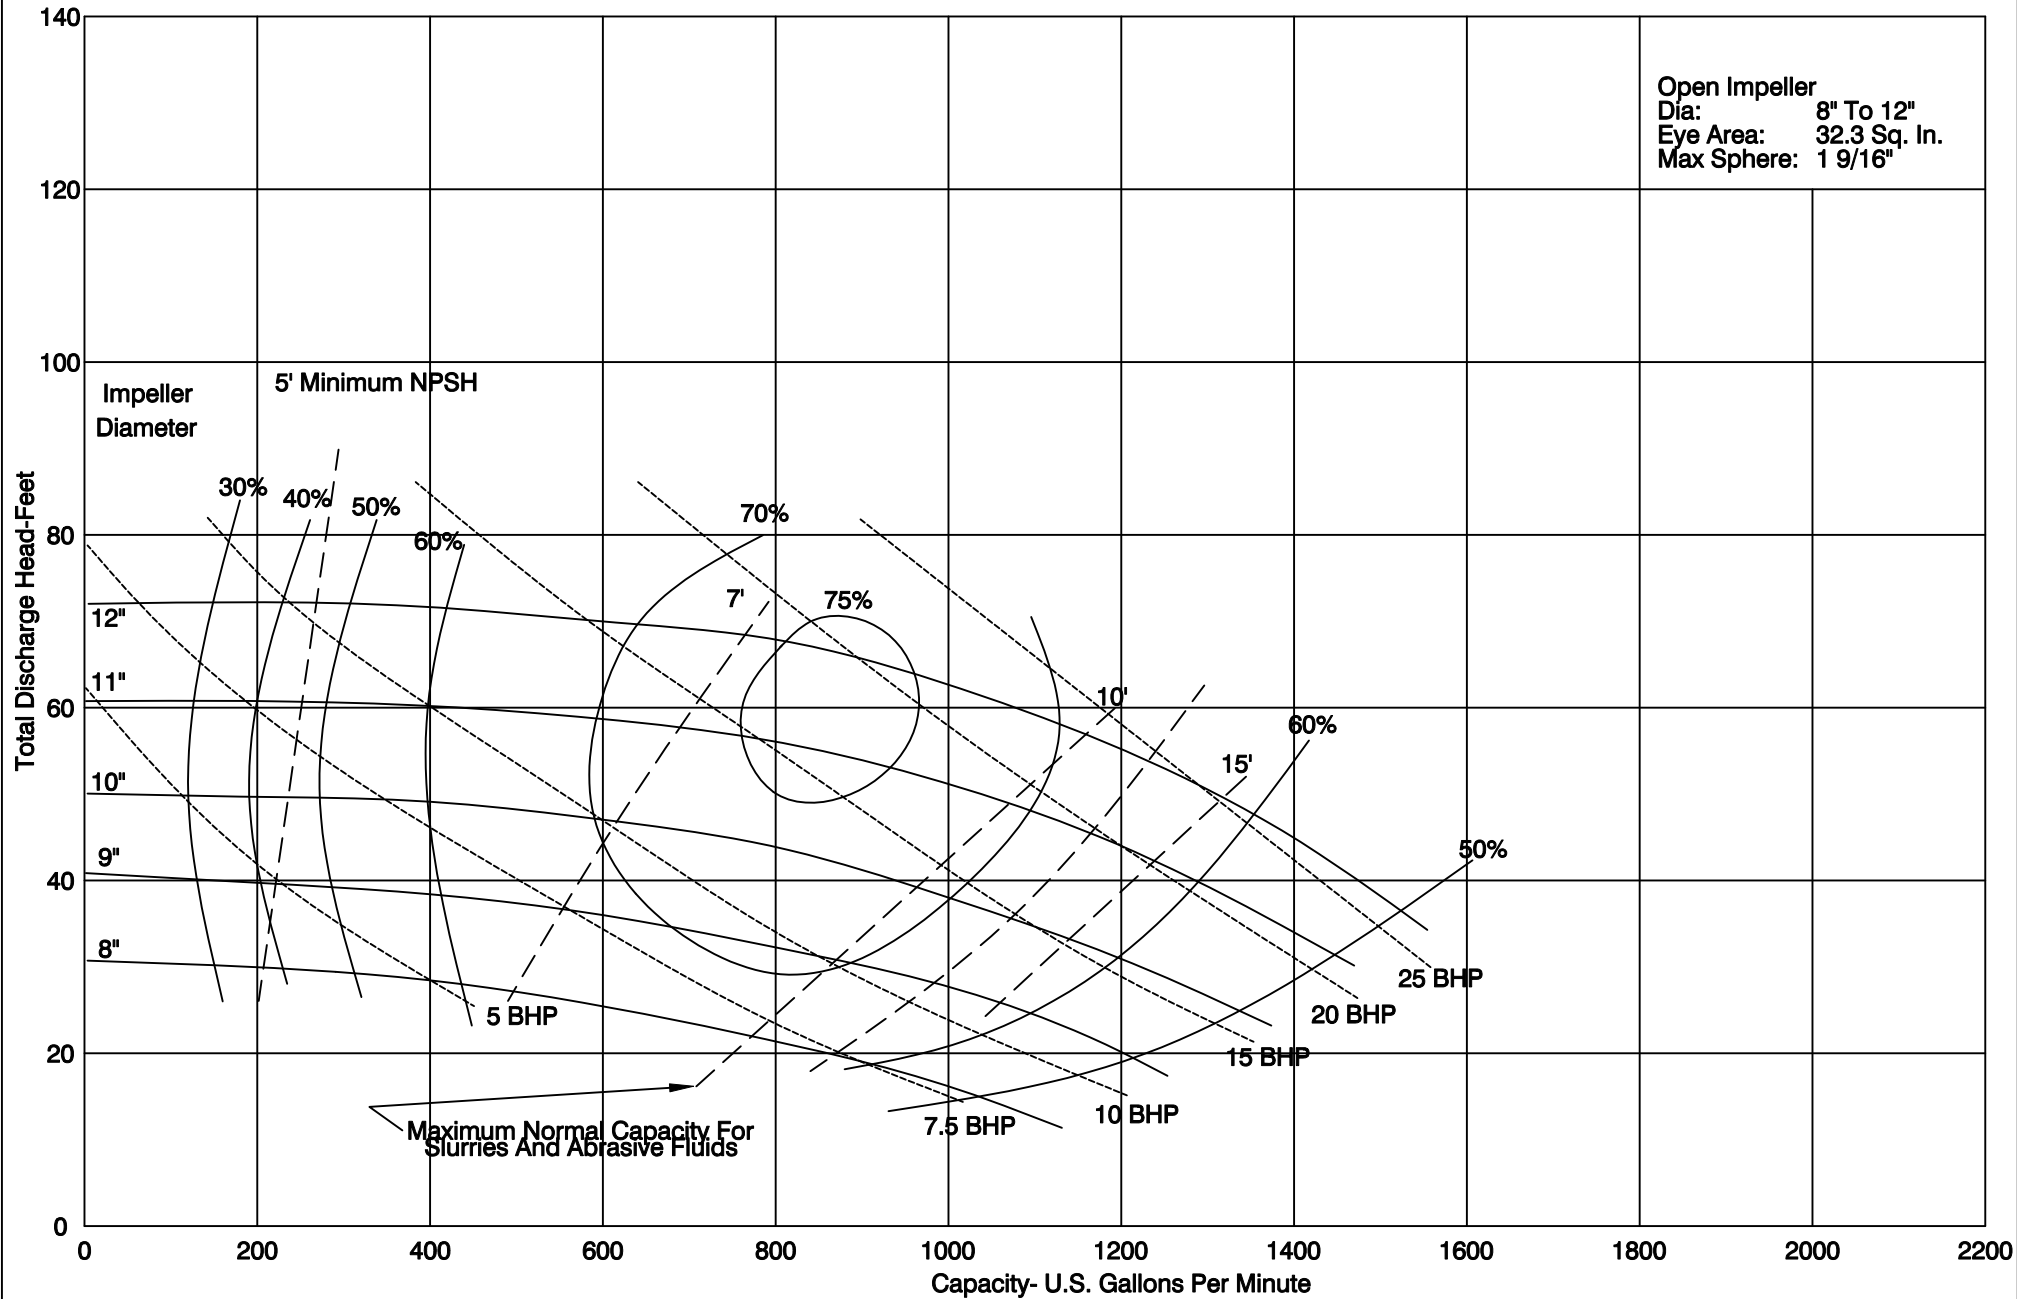

PUMP PERFORMANCE CHARACTERISTICS

1 7/8 SERIES: 5 x 6 1150 RPM

PUMP PERFORMANCE CHARACTERISTICS

1 7/8 SERIES: 5 x 6 1750 RPM

PUMP PERFORMANCE CHARACTERISTICS

1 7/8 SERIES: 5 x 6 800-1800 RPM