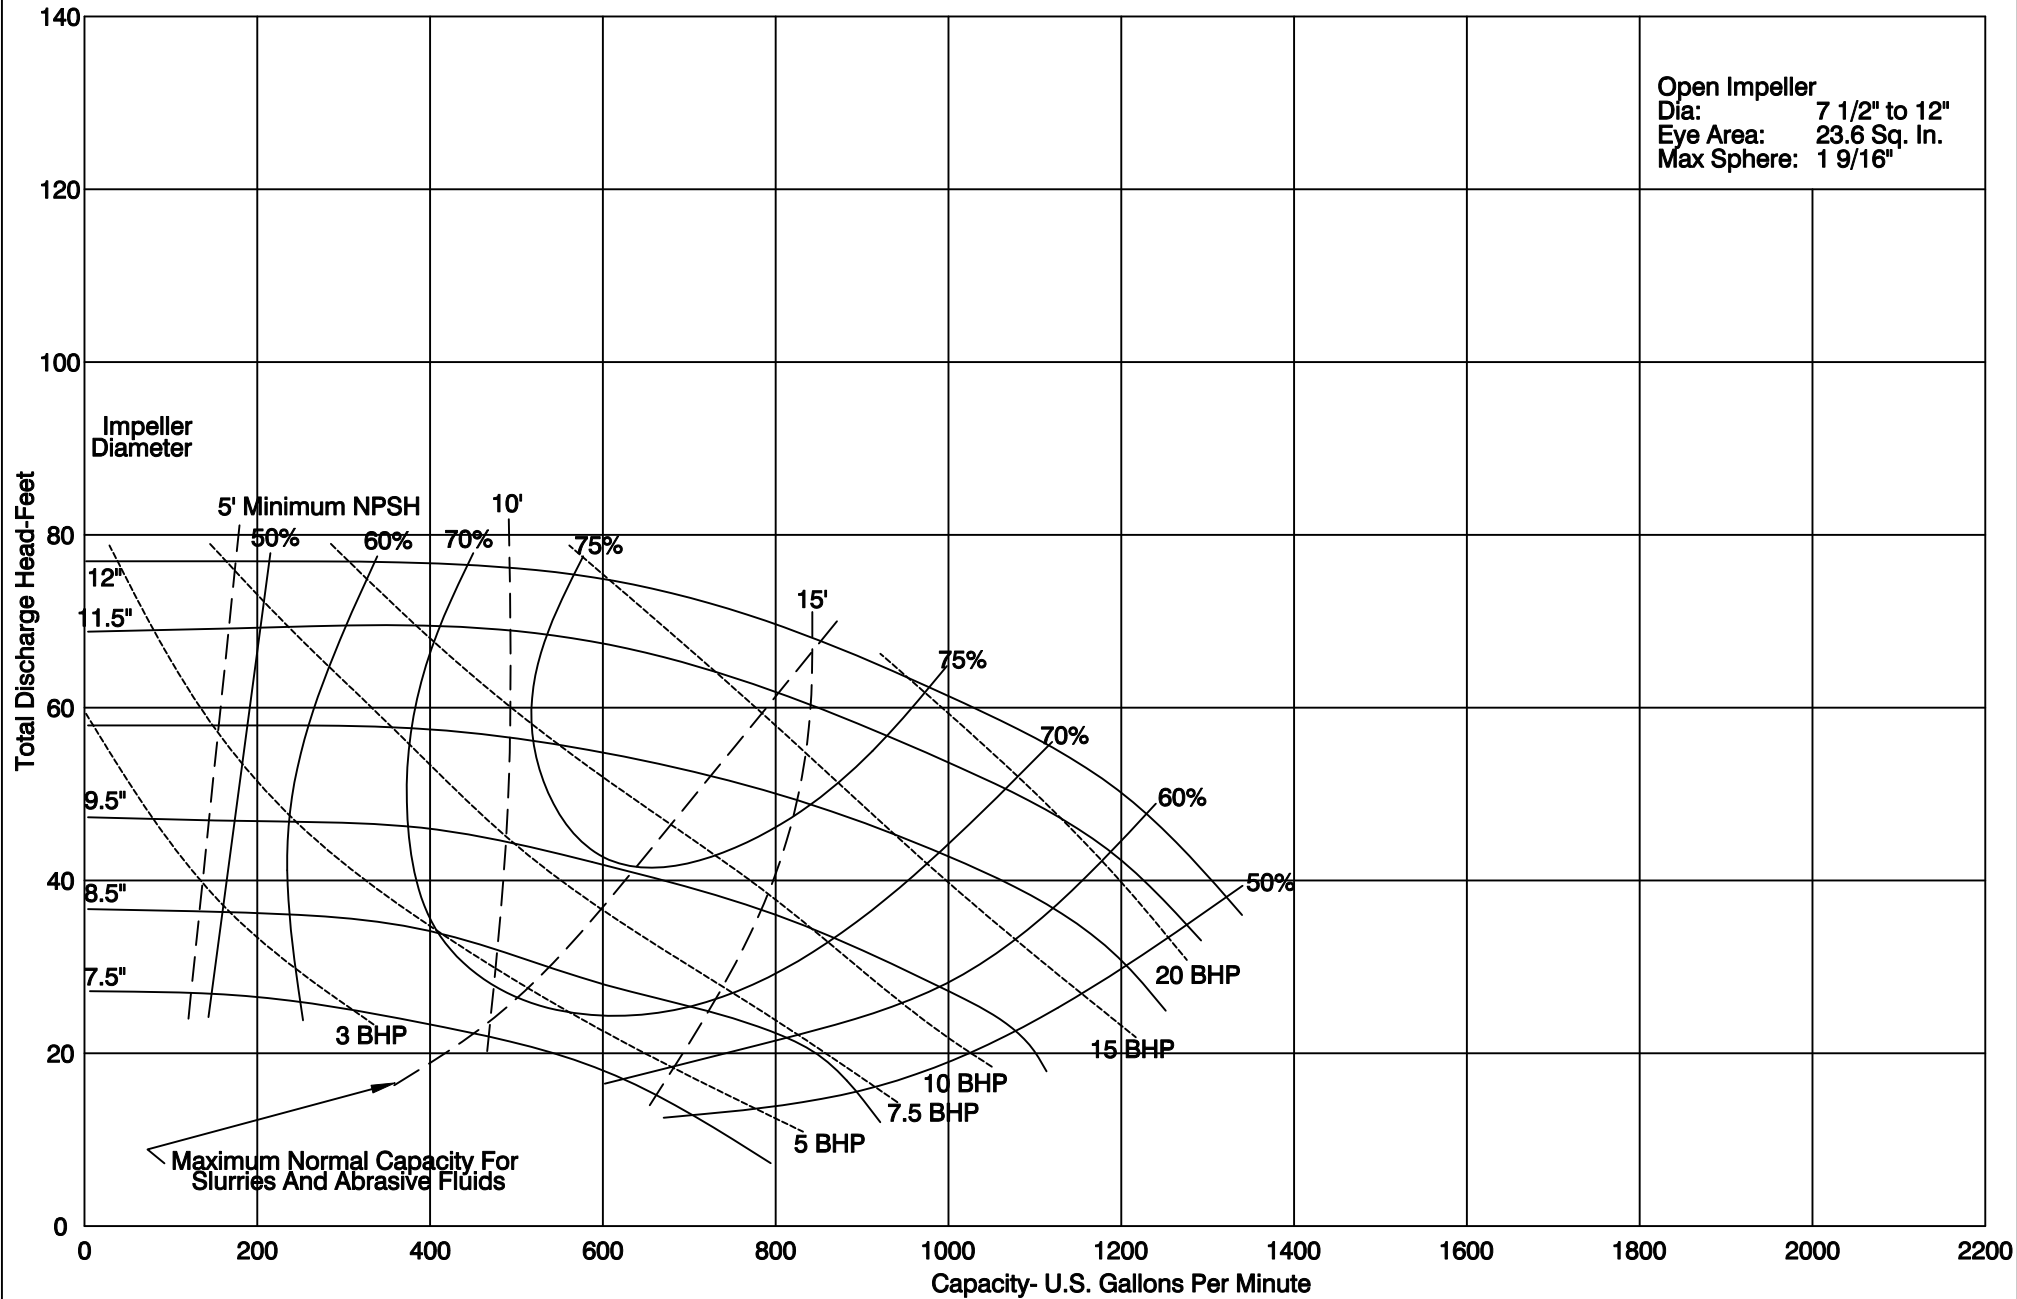

PUMP PERFORMANCE CHARACTERISTICS

1 7/8 SERIES: 4 x 5 1150 RPM

PUMP PERFORMANCE CHARACTERISTICS

1 7/8 SERIES: 4 x 5 1750 RPM