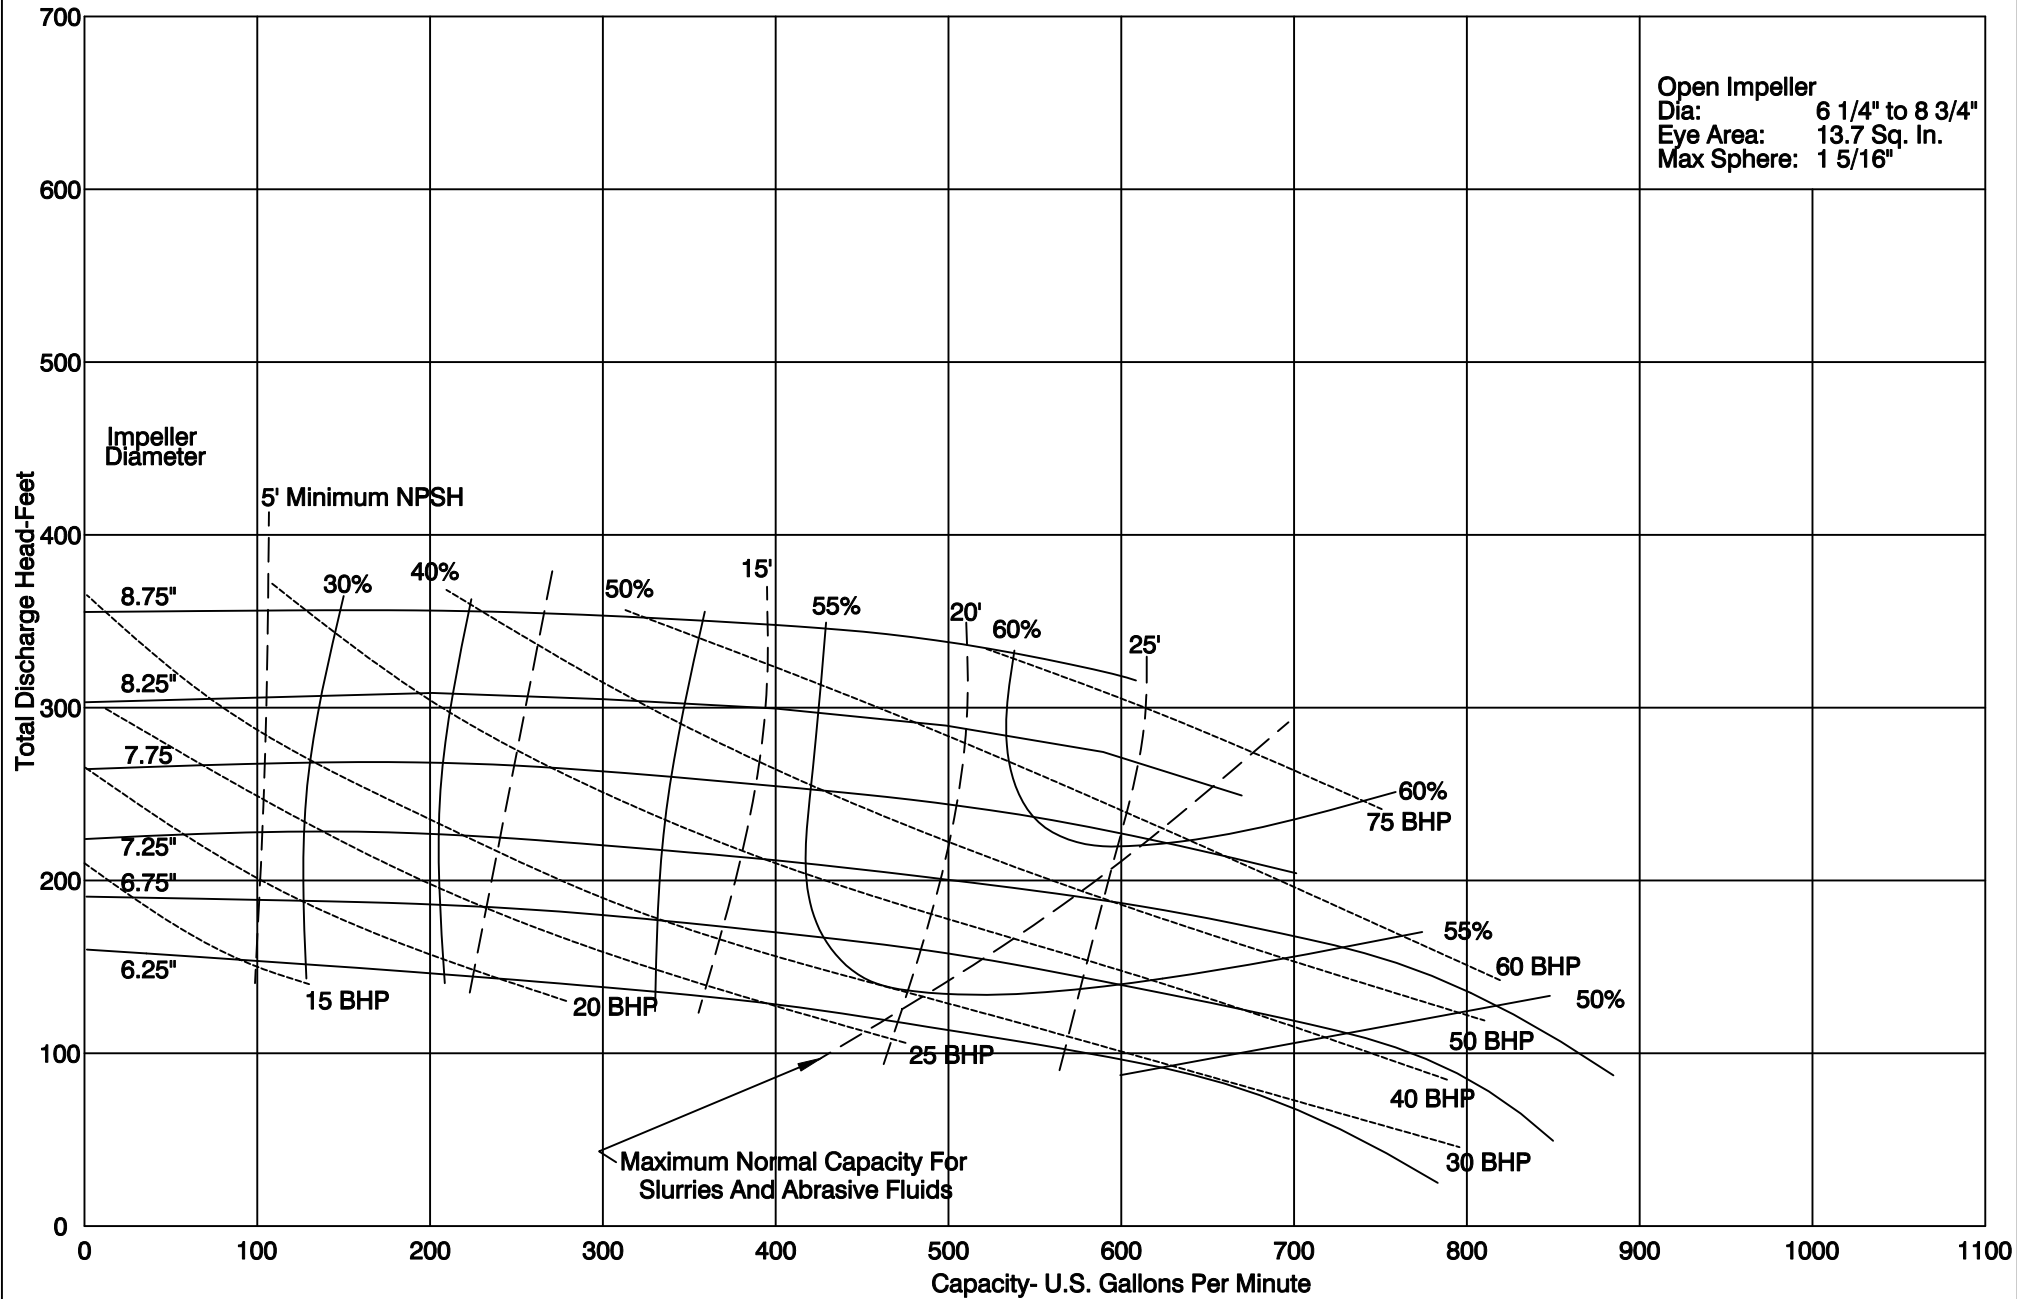

PUMP PERFORMANCE CHARACTERISTICS

1 7/8 SERIES: 3 x 4 1150 rpm

PUMP PERFORMANCE CHARACTERISTICS

1 7/8 SERIES: 3 x 4 1750 rpm

PUMP PERFORMANCE CHARACTERISTICS

1 7/8 SERIES: 3 x 4 3500 rpm

PUMP PERFORMANCE CHARACTERISTICS

1 7/8 SERIES: 3 x 4 1000-2400 RPM