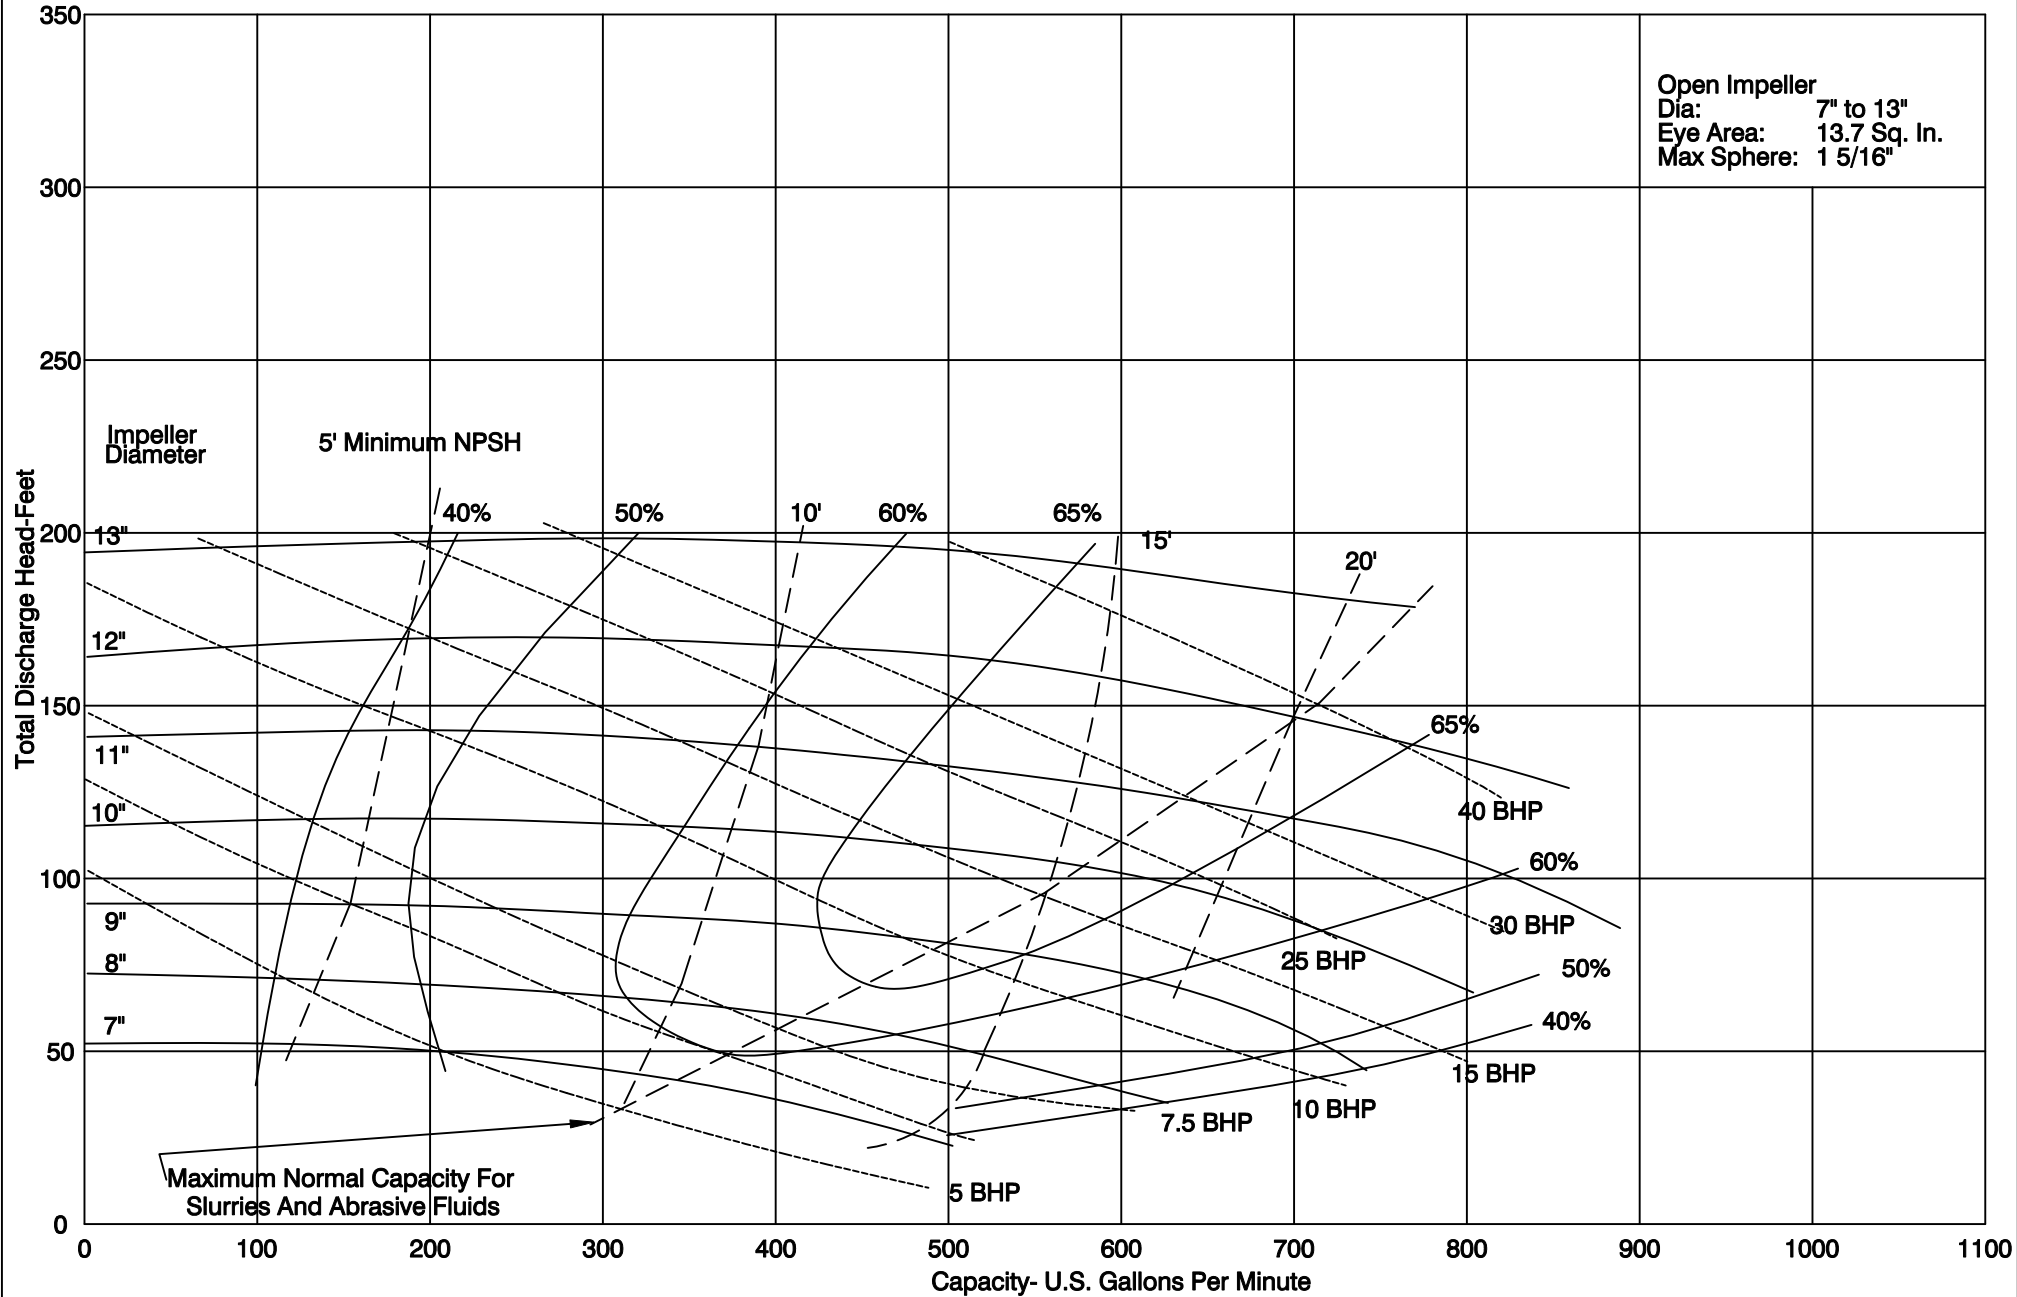

PUMP PERFORMANCE CHARACTERISTICS

1 7/8 SERIES: 3 x 4 1150 rpm

PUMP PERFORMANCE CHARACTERISTICS

1 7/8 SERIES: 3 x 4 1750 rpm

PUMP PERFORMANCE CHARACTERISTICS

1 7/8 SERIES: 3 x 4 3500 rpm

PUMP PERFORMANCE CHARACTERISTICS

1 7/8 SERIES: 3 x 4 1000-2400 RPM