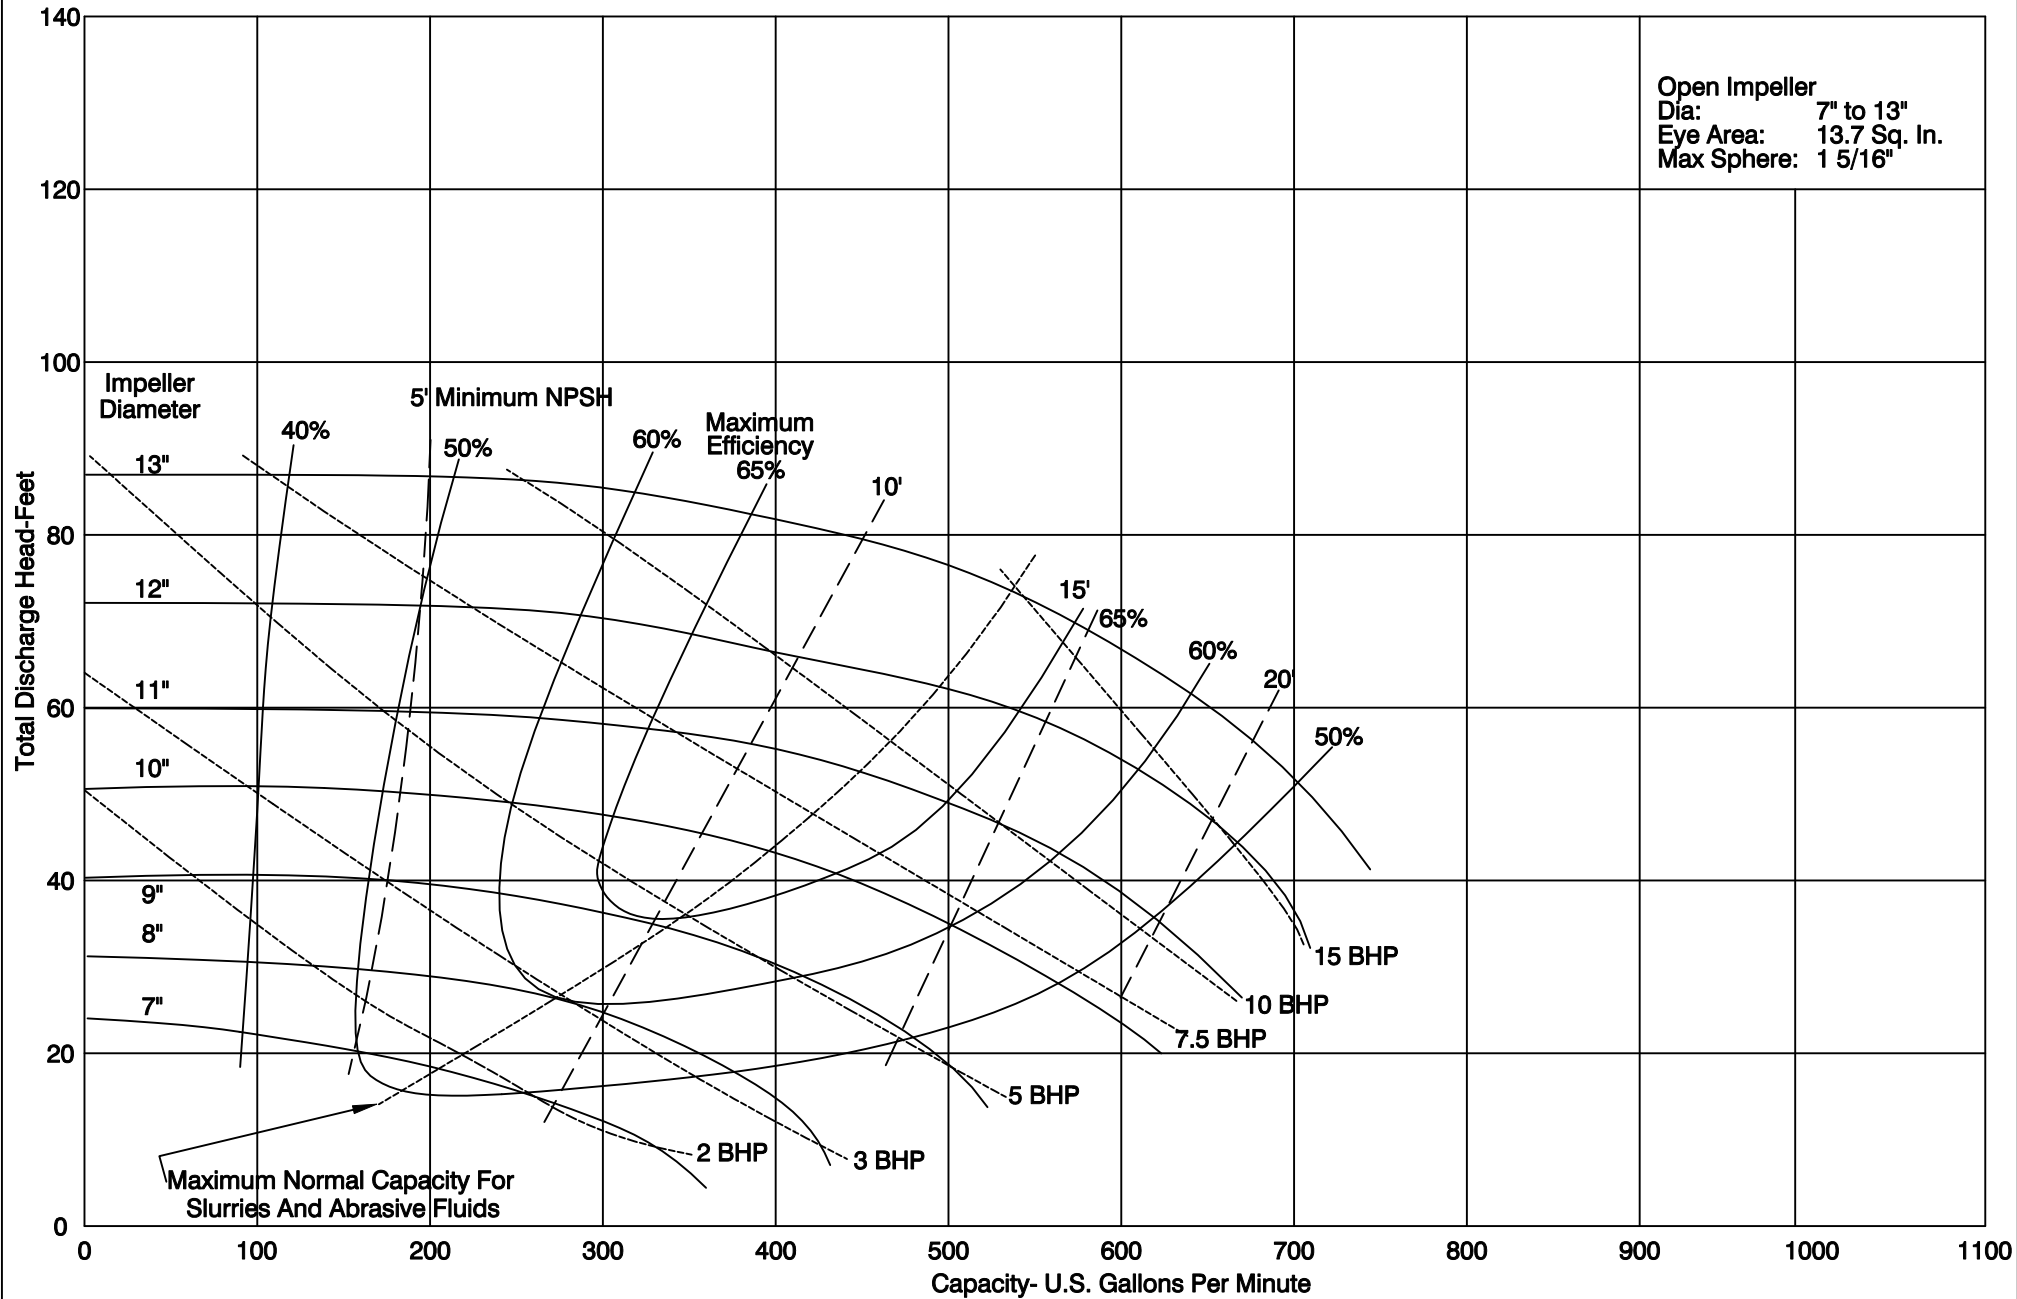

PUMP PERFORMANCE CHARACTERISTICS

1 7/8 SERIES: 3 x 4 1150 rpm

PUMP PERFORMANCE CHARACTERISTICS

1 7/8 SERIES: 3 x 4 1750 rpm

PUMP PERFORMANCE CHARACTERISTICS

1 7/8 SERIES: 3 x 4 3500 rpm

PUMP PERFORMANCE CHARACTERISTICS

1 7/8 SERIES: 3 x 4 1000-2400 RPM