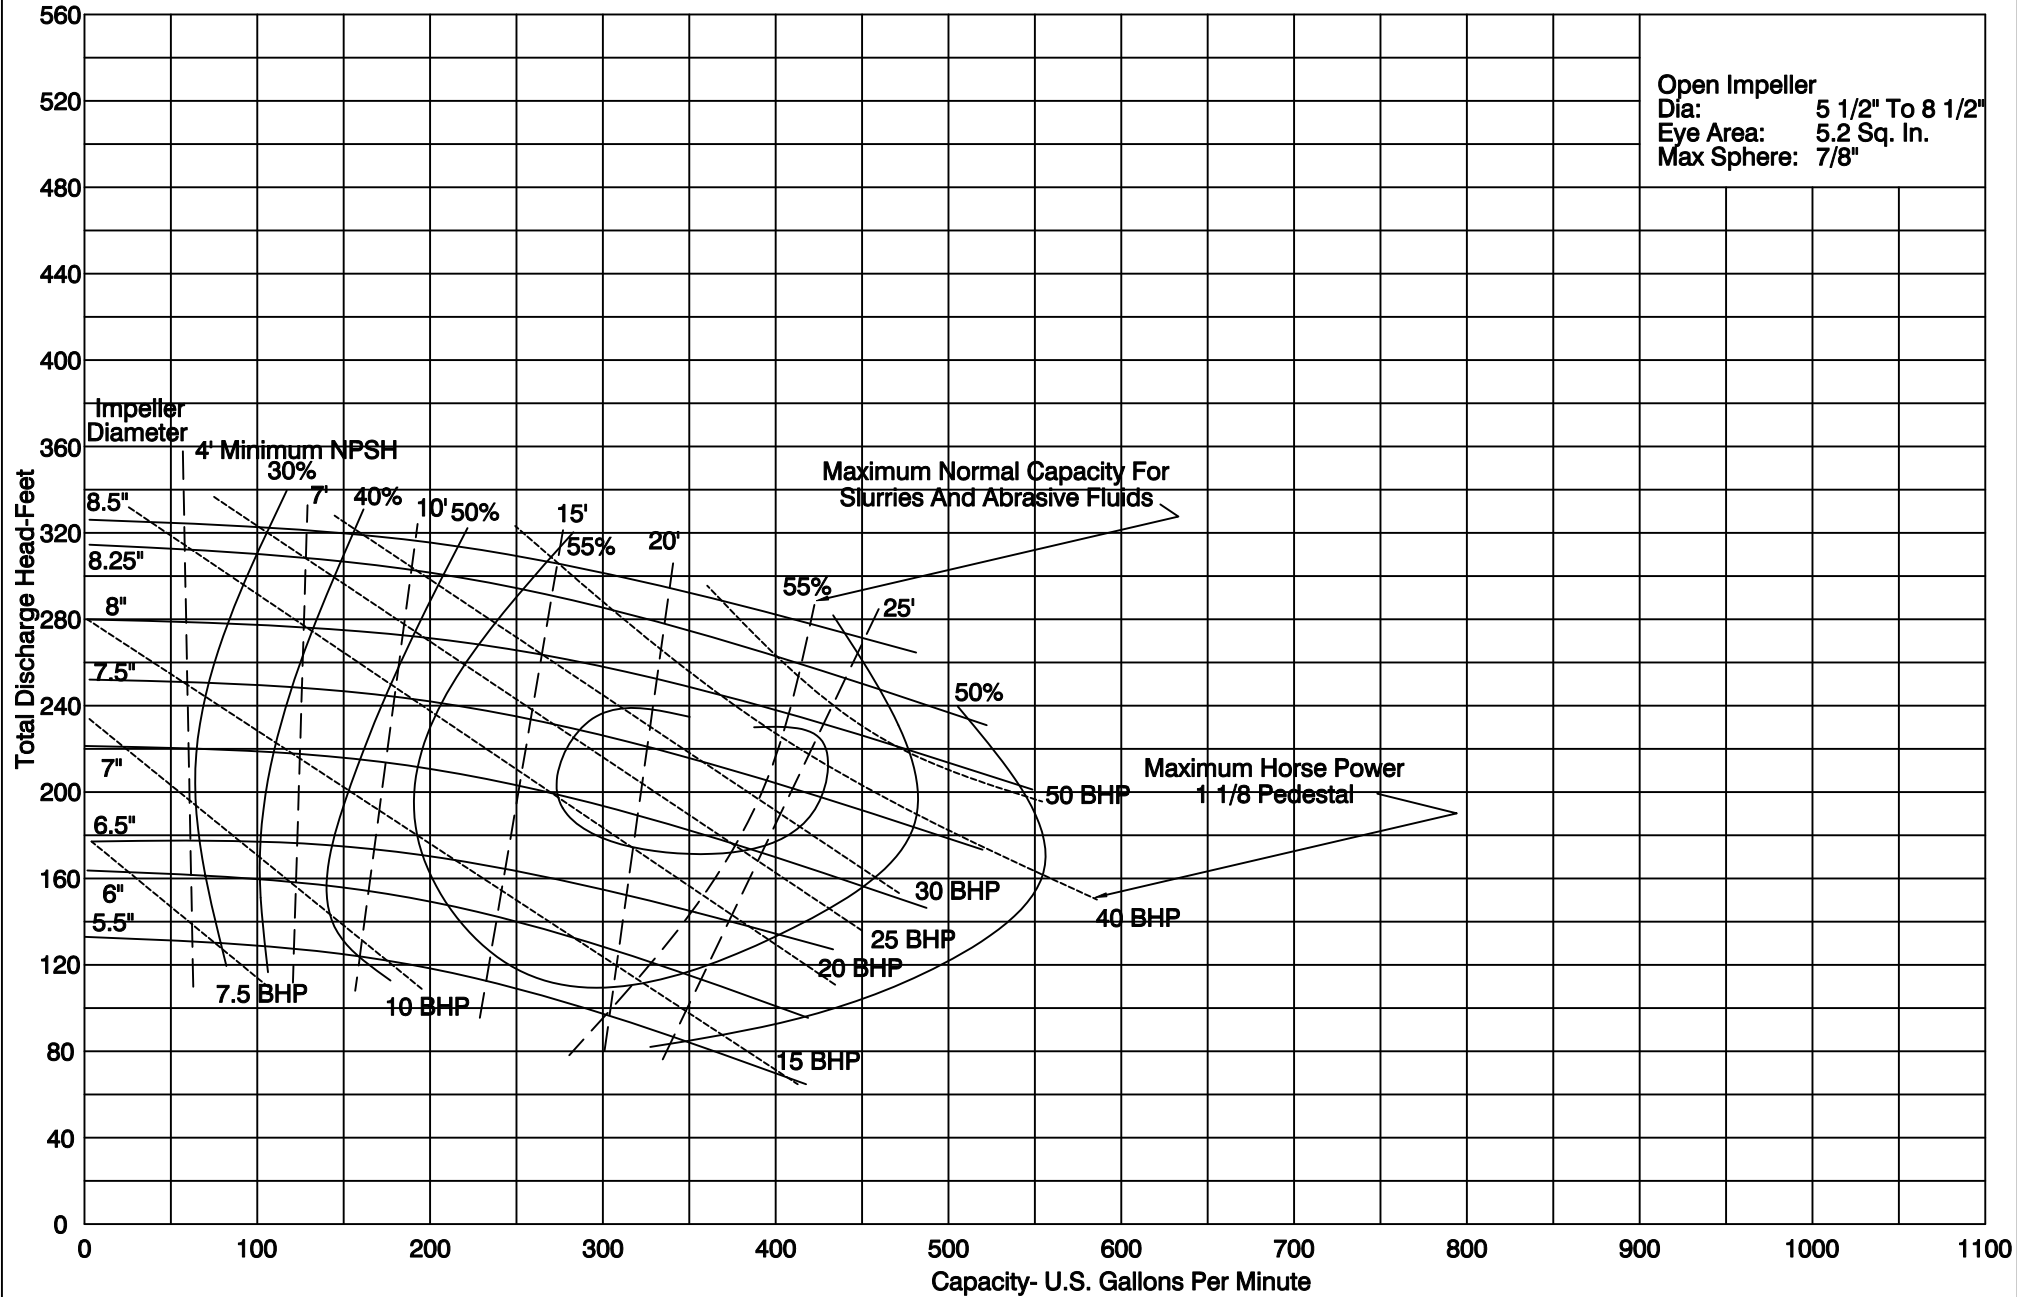

**PUMP PERFORMANCE CHARACTERISTICS**

**1 1/8 SERIES: 2 x 3 1150 RPM**

**PUMP PERFORMANCE CHARACTERISTICS**

**1 1/8 SERIES: 2 x 3 1750 RPM**

**PUMP PERFORMANCE CHARACTERISTICS**

**1 1/8 SERIES: 2 x 3 3500 RPM**

**PUMP PERFORMANCE CHARACTERISTICS**

**1 1/8 SERIES: 2 x 3 1000-2800 RPM**