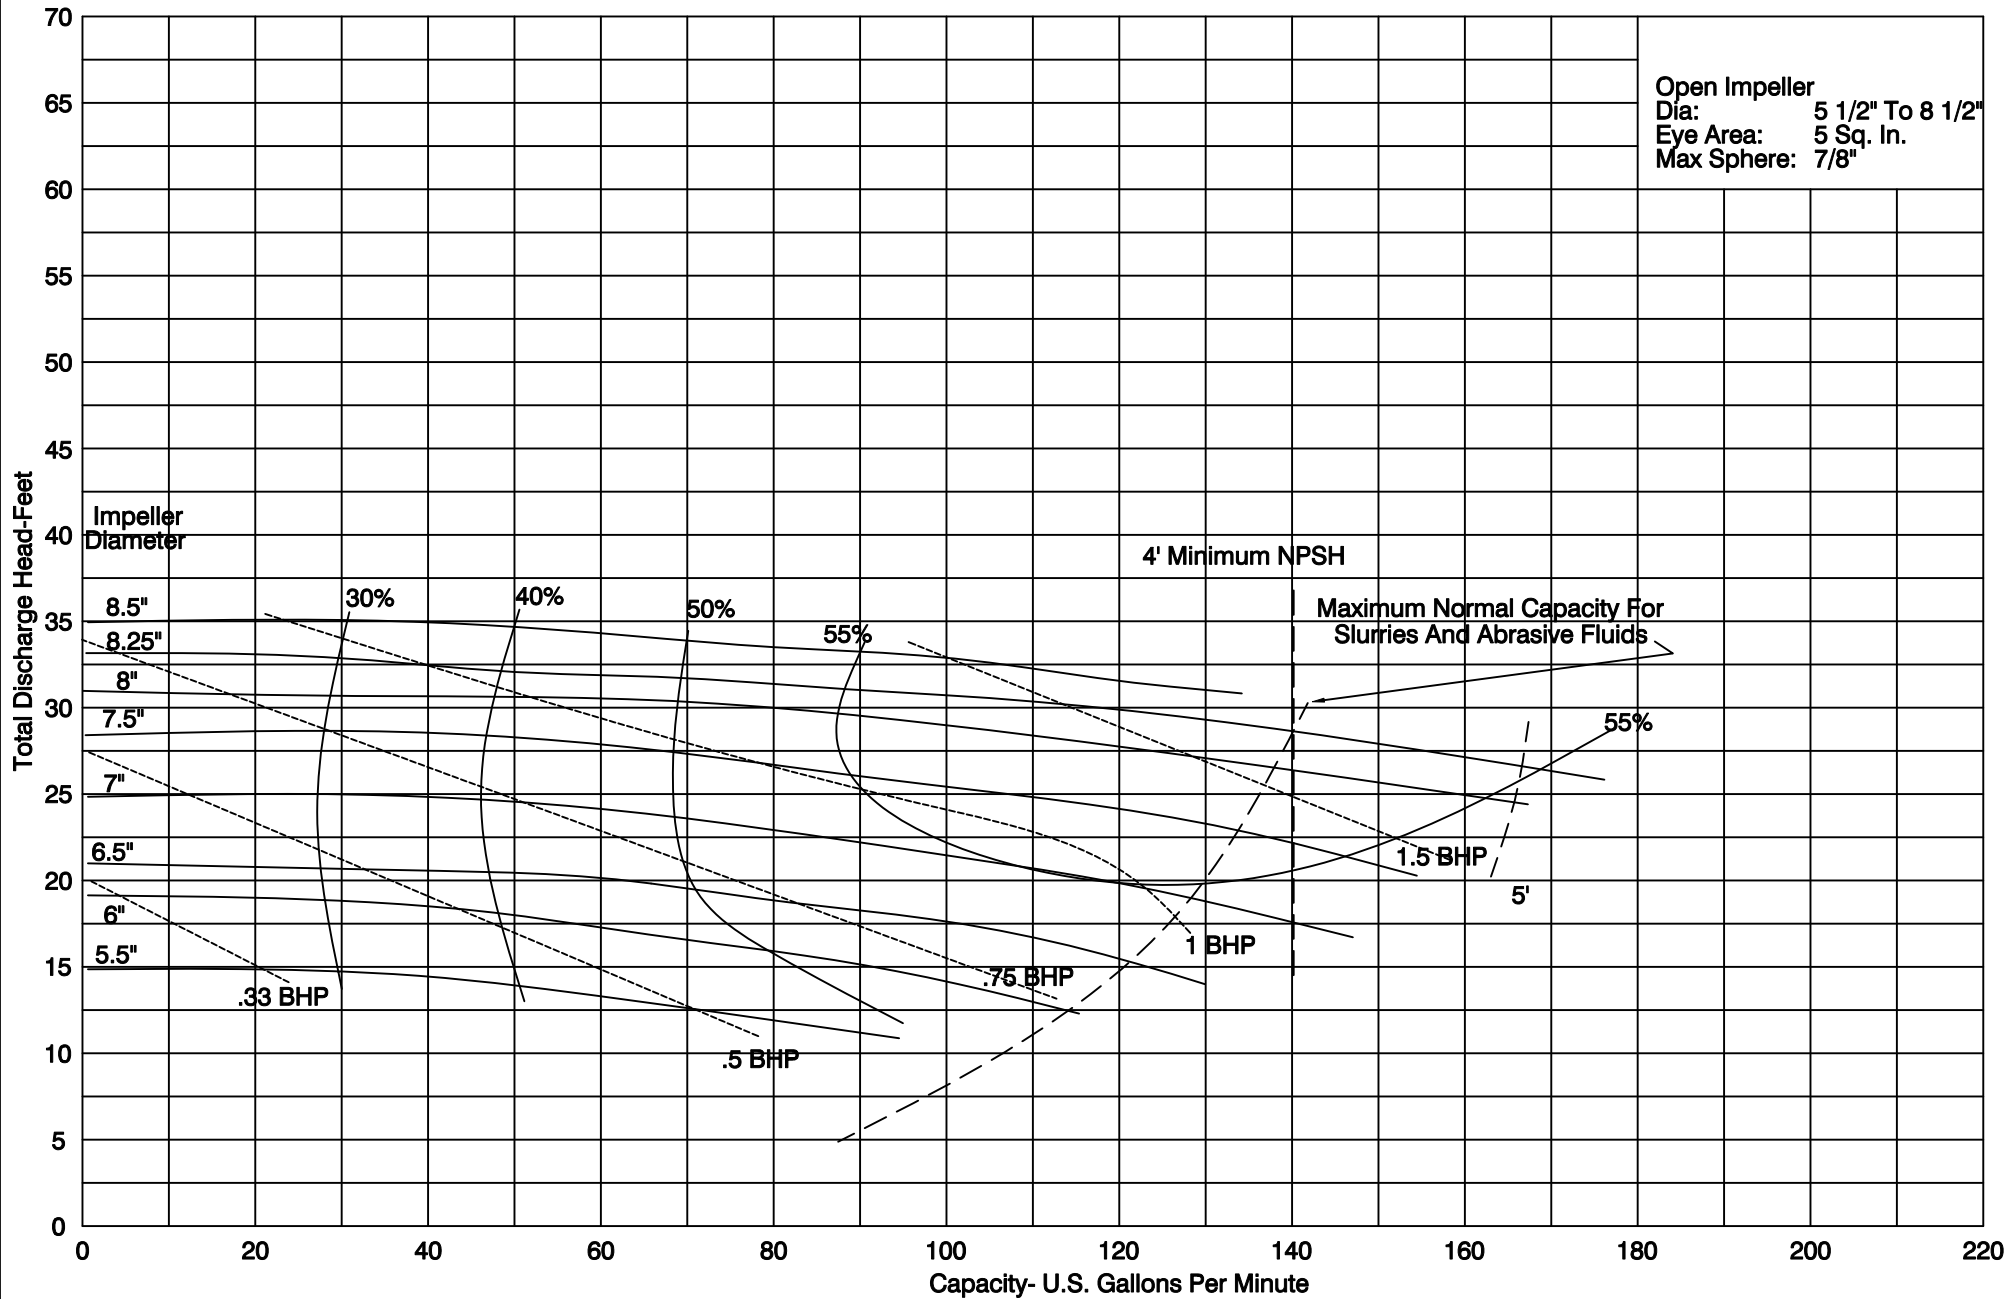

**PUMP PERFORMANCE CHARACTERISTICS**

**1 1/8 SERIES: 2 x 3 1150 RPM**

**PUMP PERFORMANCE CHARACTERISTICS**

**1 1/8 SERIES: 2 x 3 1750 RPM**

**PUMP PERFORMANCE CHARACTERISTICS**

**1 1/8 SERIES: 2 x 3 3500 RPM**

**PUMP PERFORMANCE CHARACTERISTICS**

**1 1/8 SERIES: 2 x 3 1000-2800 RPM**