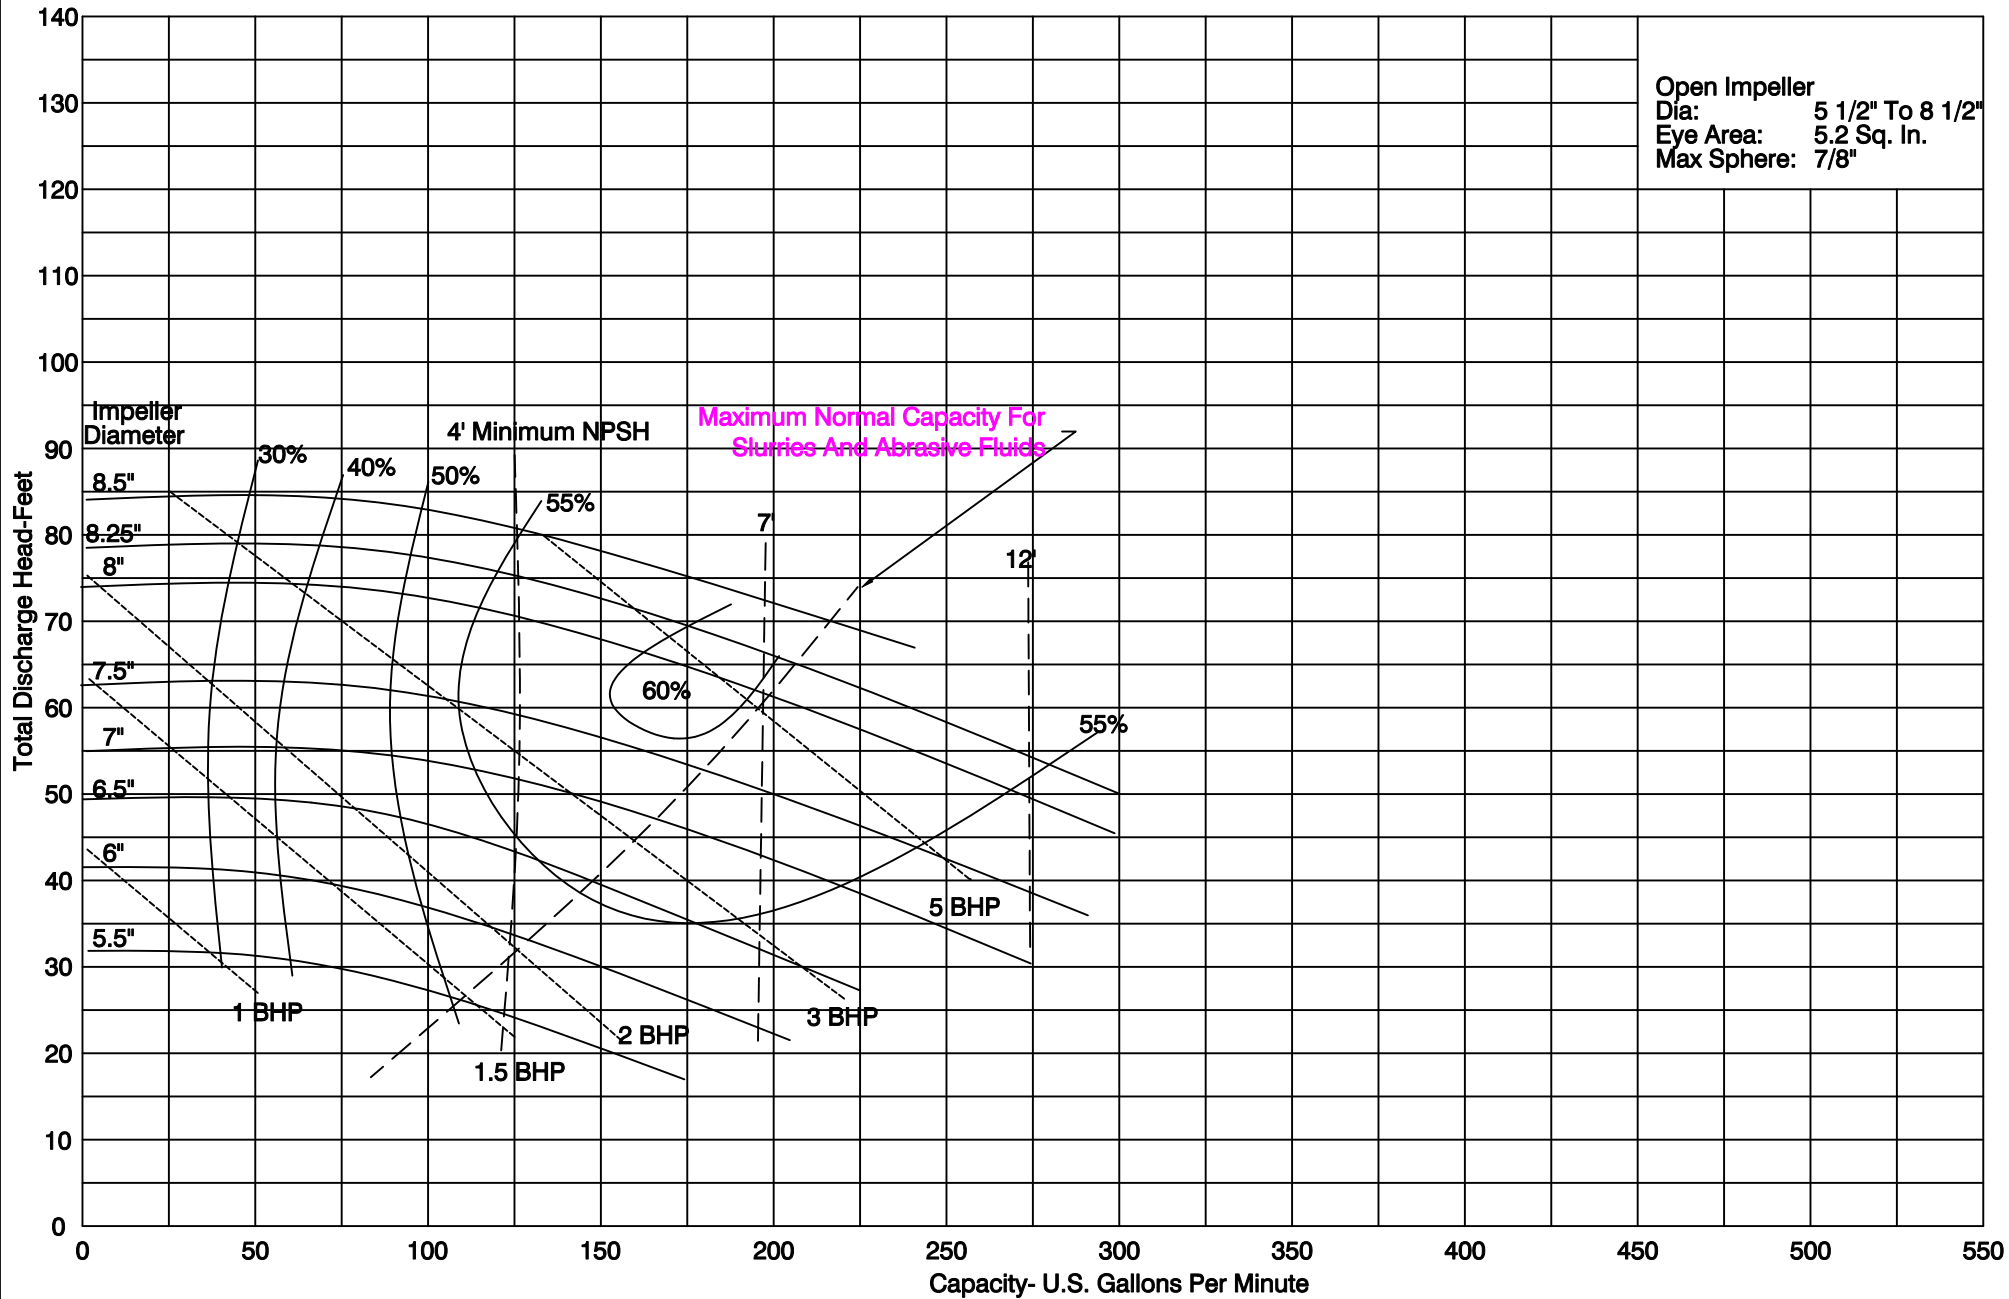

**PUMP PERFORMANCE CHARACTERISTICS**

**1 1/8 SERIES: 2 x 3 1150 RPM**

**PUMP PERFORMANCE CHARACTERISTICS**

**1 1/8 SERIES: 2 x 3 1750 RPM**

**PUMP PERFORMANCE CHARACTERISTICS**

**1 1/8 SERIES: 2 x 3 3500 RPM**

**PUMP PERFORMANCE CHARACTERISTICS**

**1 1/8 SERIES: 2 x 3 1000-2800 RPM**