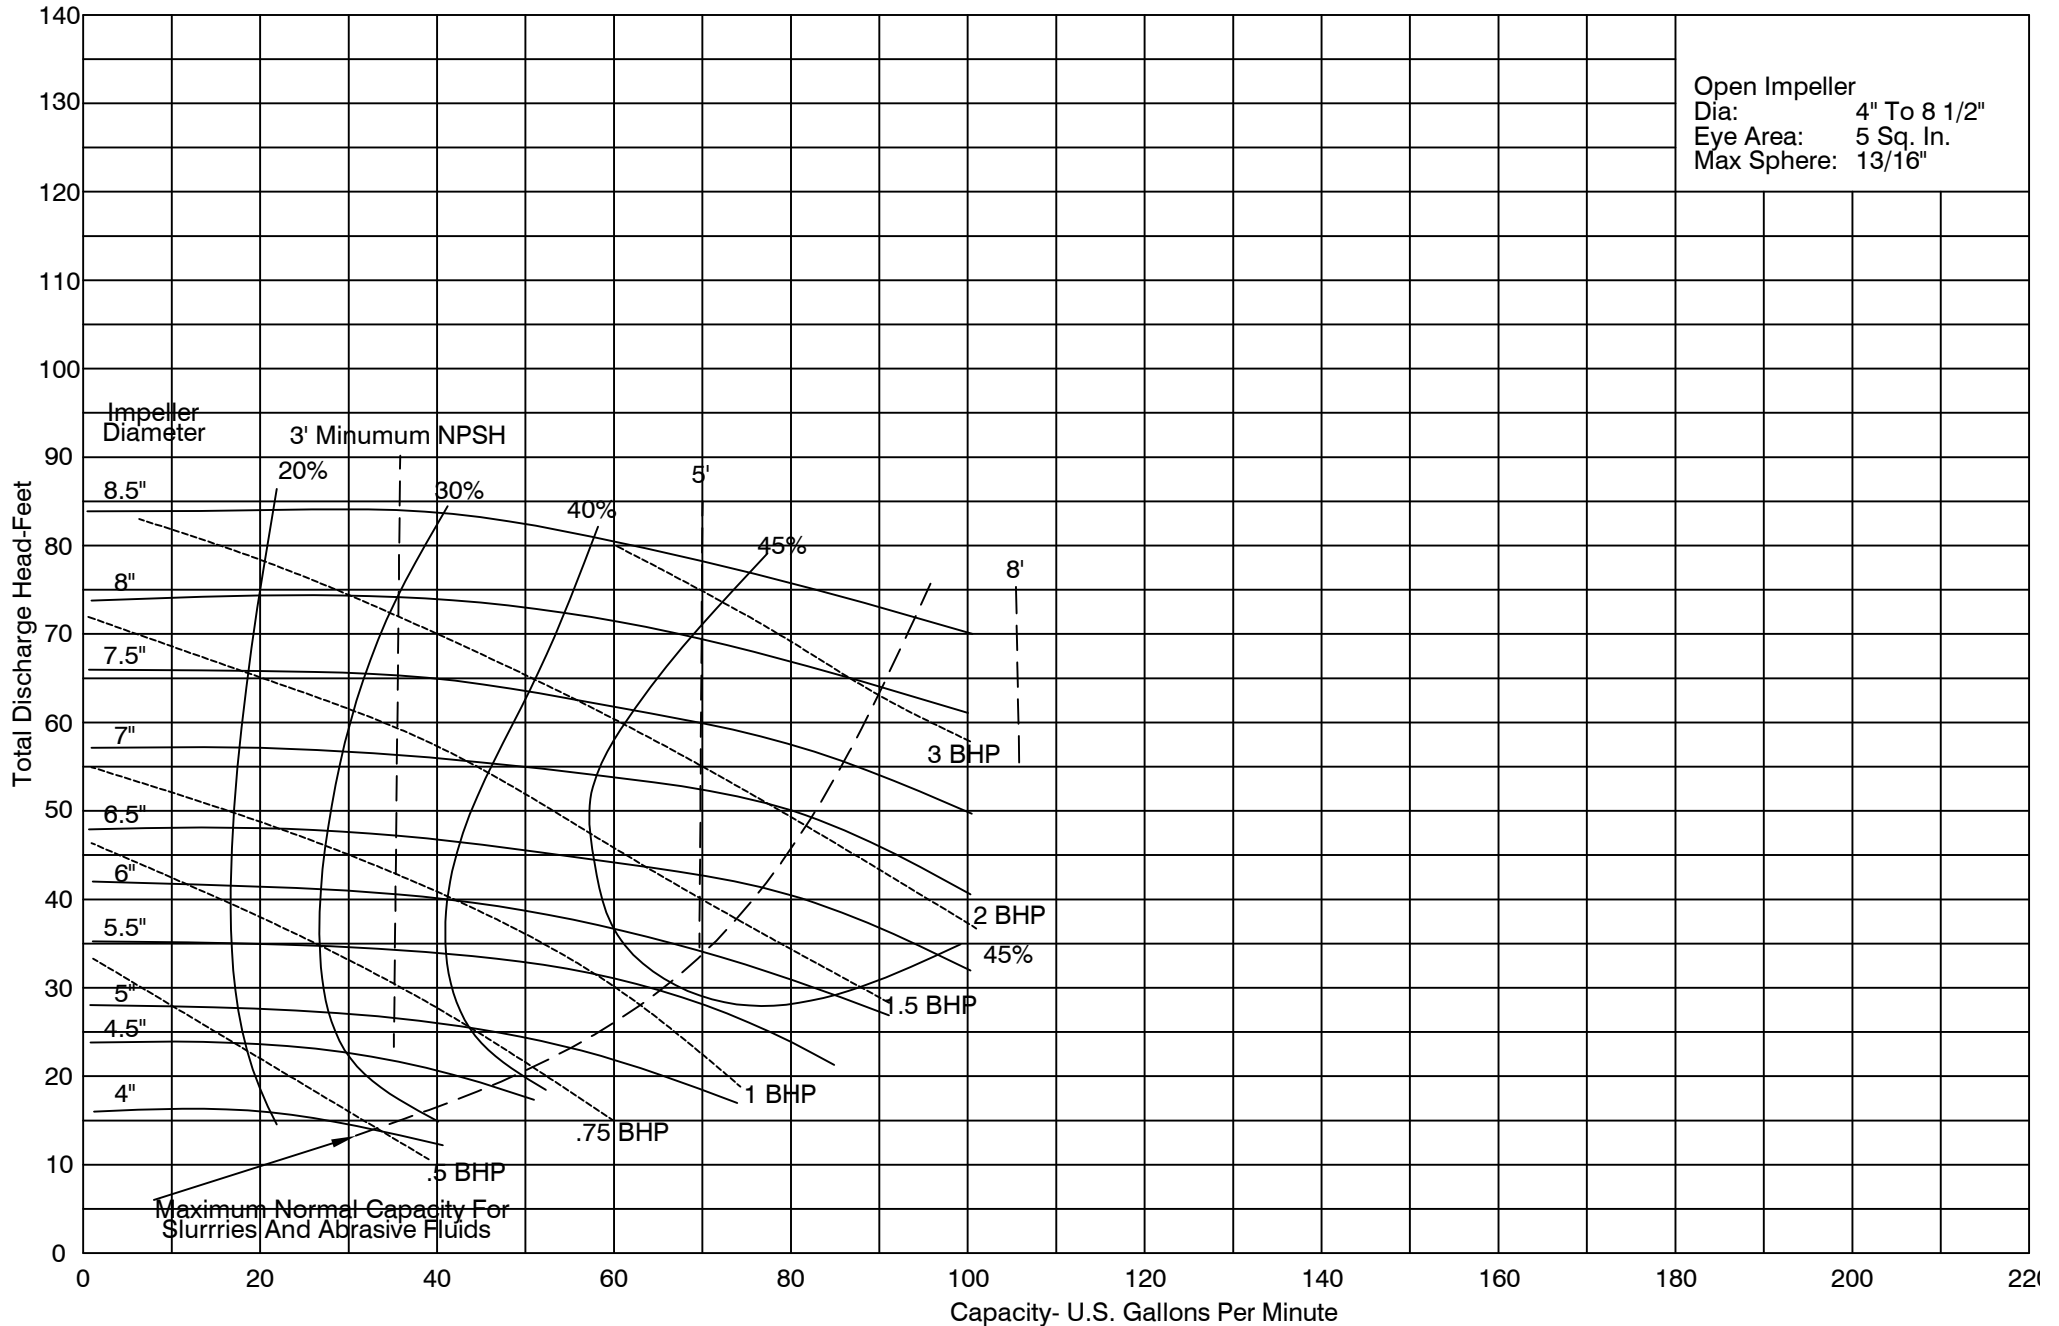

PUMP PERFORMANCE CHARACTERISTICS

1 1/8 SERIES: 1 x 1 1/2 1150 RPM

PUMP PERFORMANCE CHARACTERISTICS

1 1/8 SERIES: 1 x 1 1/2 1750 RPM

PUMP PERFORMANCE CHARACTERISTICS

1 1/8 SERIES: 1 x 1 1/2 3500 RPM

**PUMP PERFORMANCE CHARACTERISTICS**

**1 1/8 SERIES: 1 x 1 1/2 1000-3600 RPM**