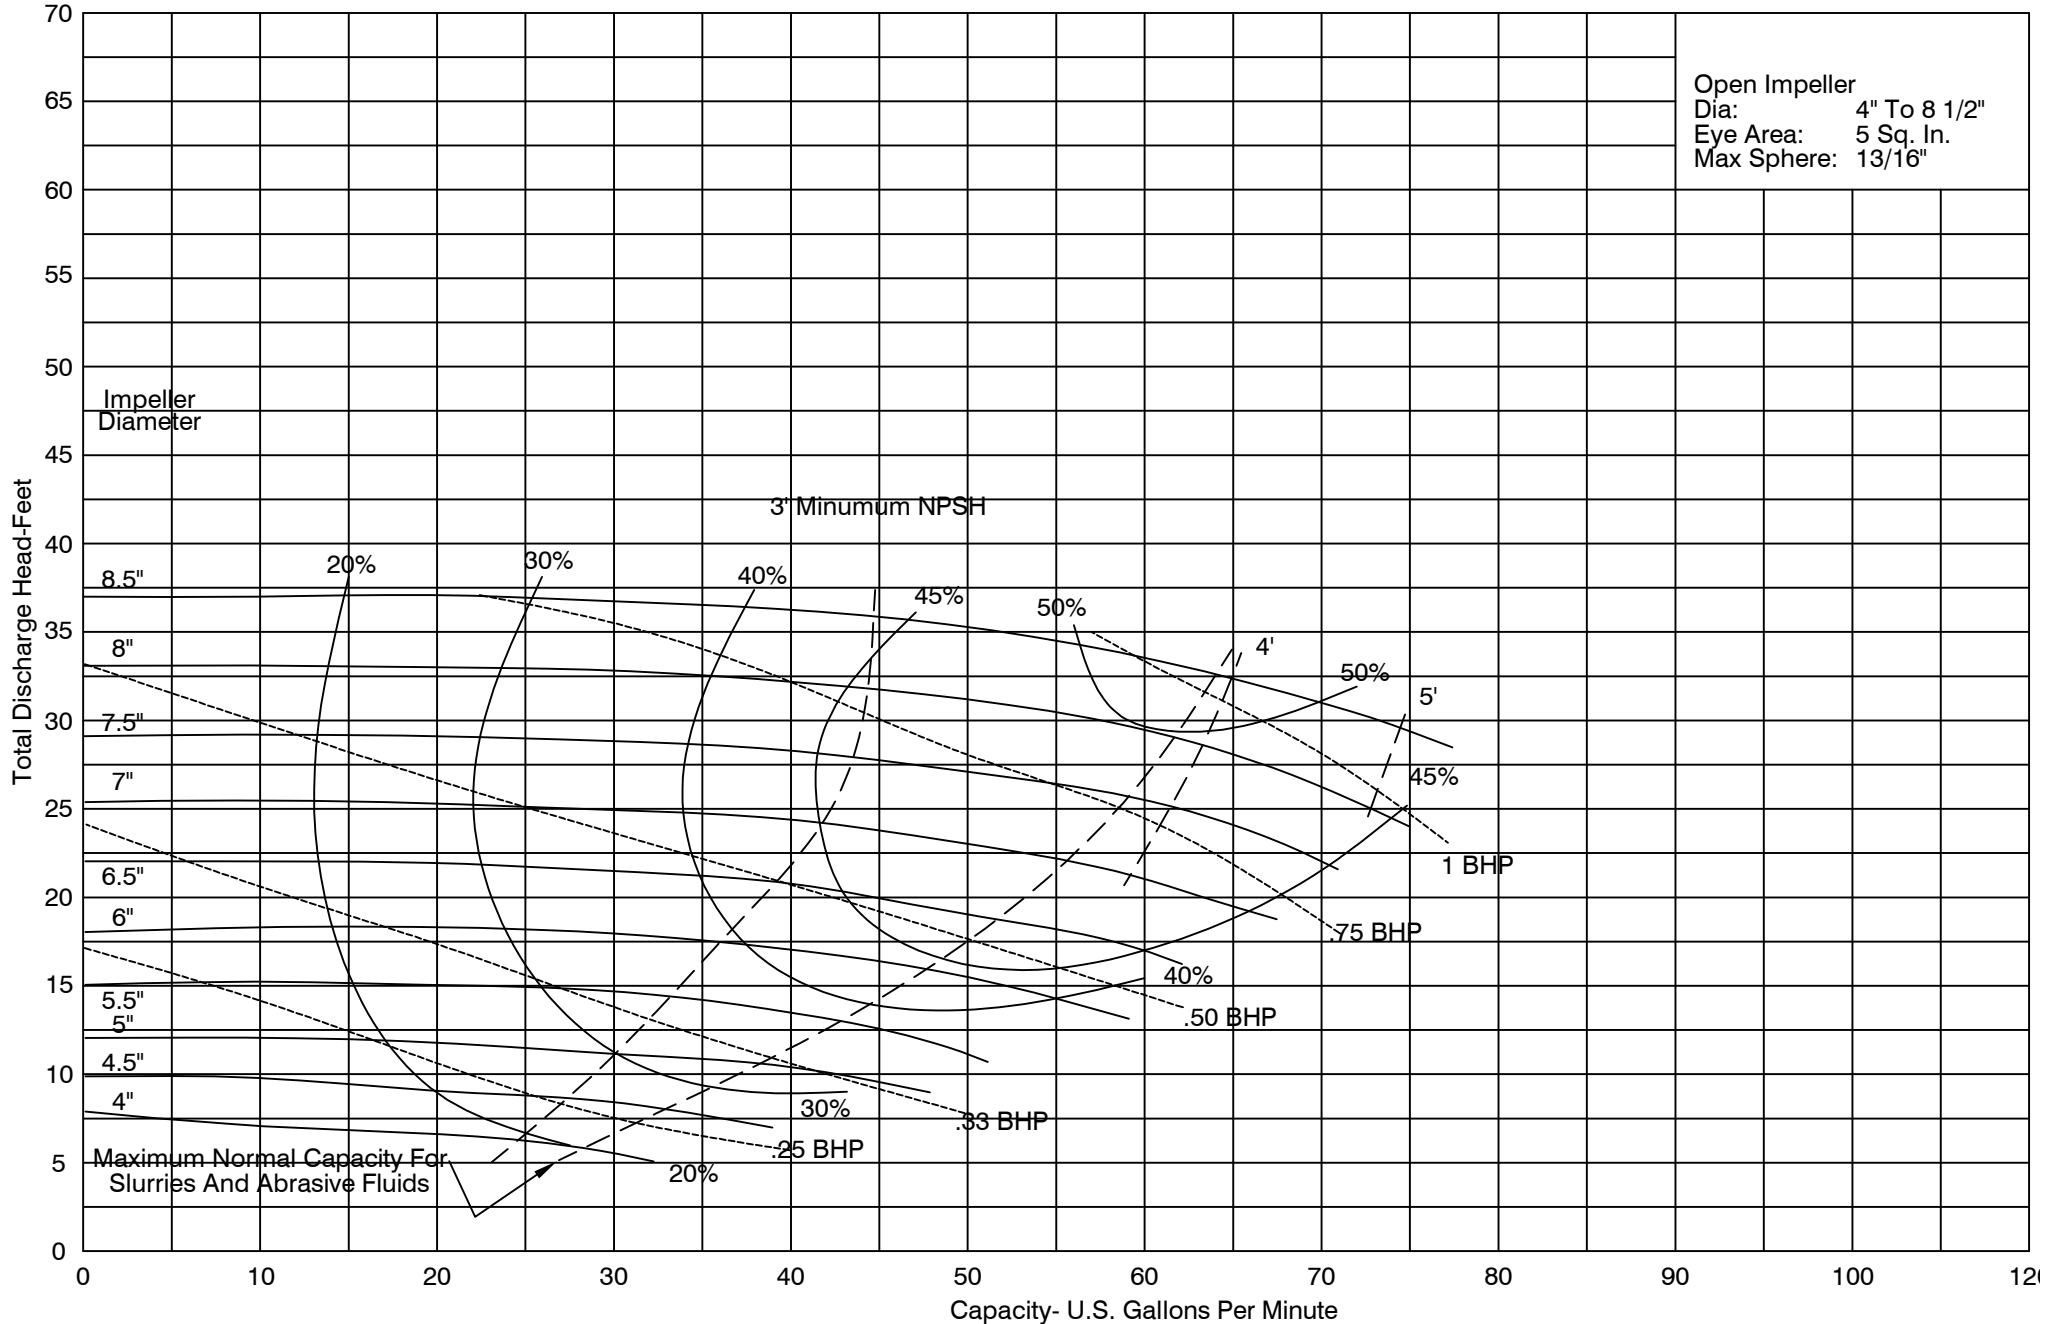

PUMP PERFORMANCE CHARACTERISTICS

1 1/8 SERIES: 1 x 1 1/2 1150 RPM

PUMP PERFORMANCE CHARACTERISTICS

1 1/8 SERIES: 1 x 1 1/2 1750 RPM

PUMP PERFORMANCE CHARACTERISTICS

1 1/8 SERIES: 1 x 1 1/2 3500 RPM

**PUMP PERFORMANCE CHARACTERISTICS**

**1 1/8 SERIES: 1 x 1 1/2 1000-3600 RPM**