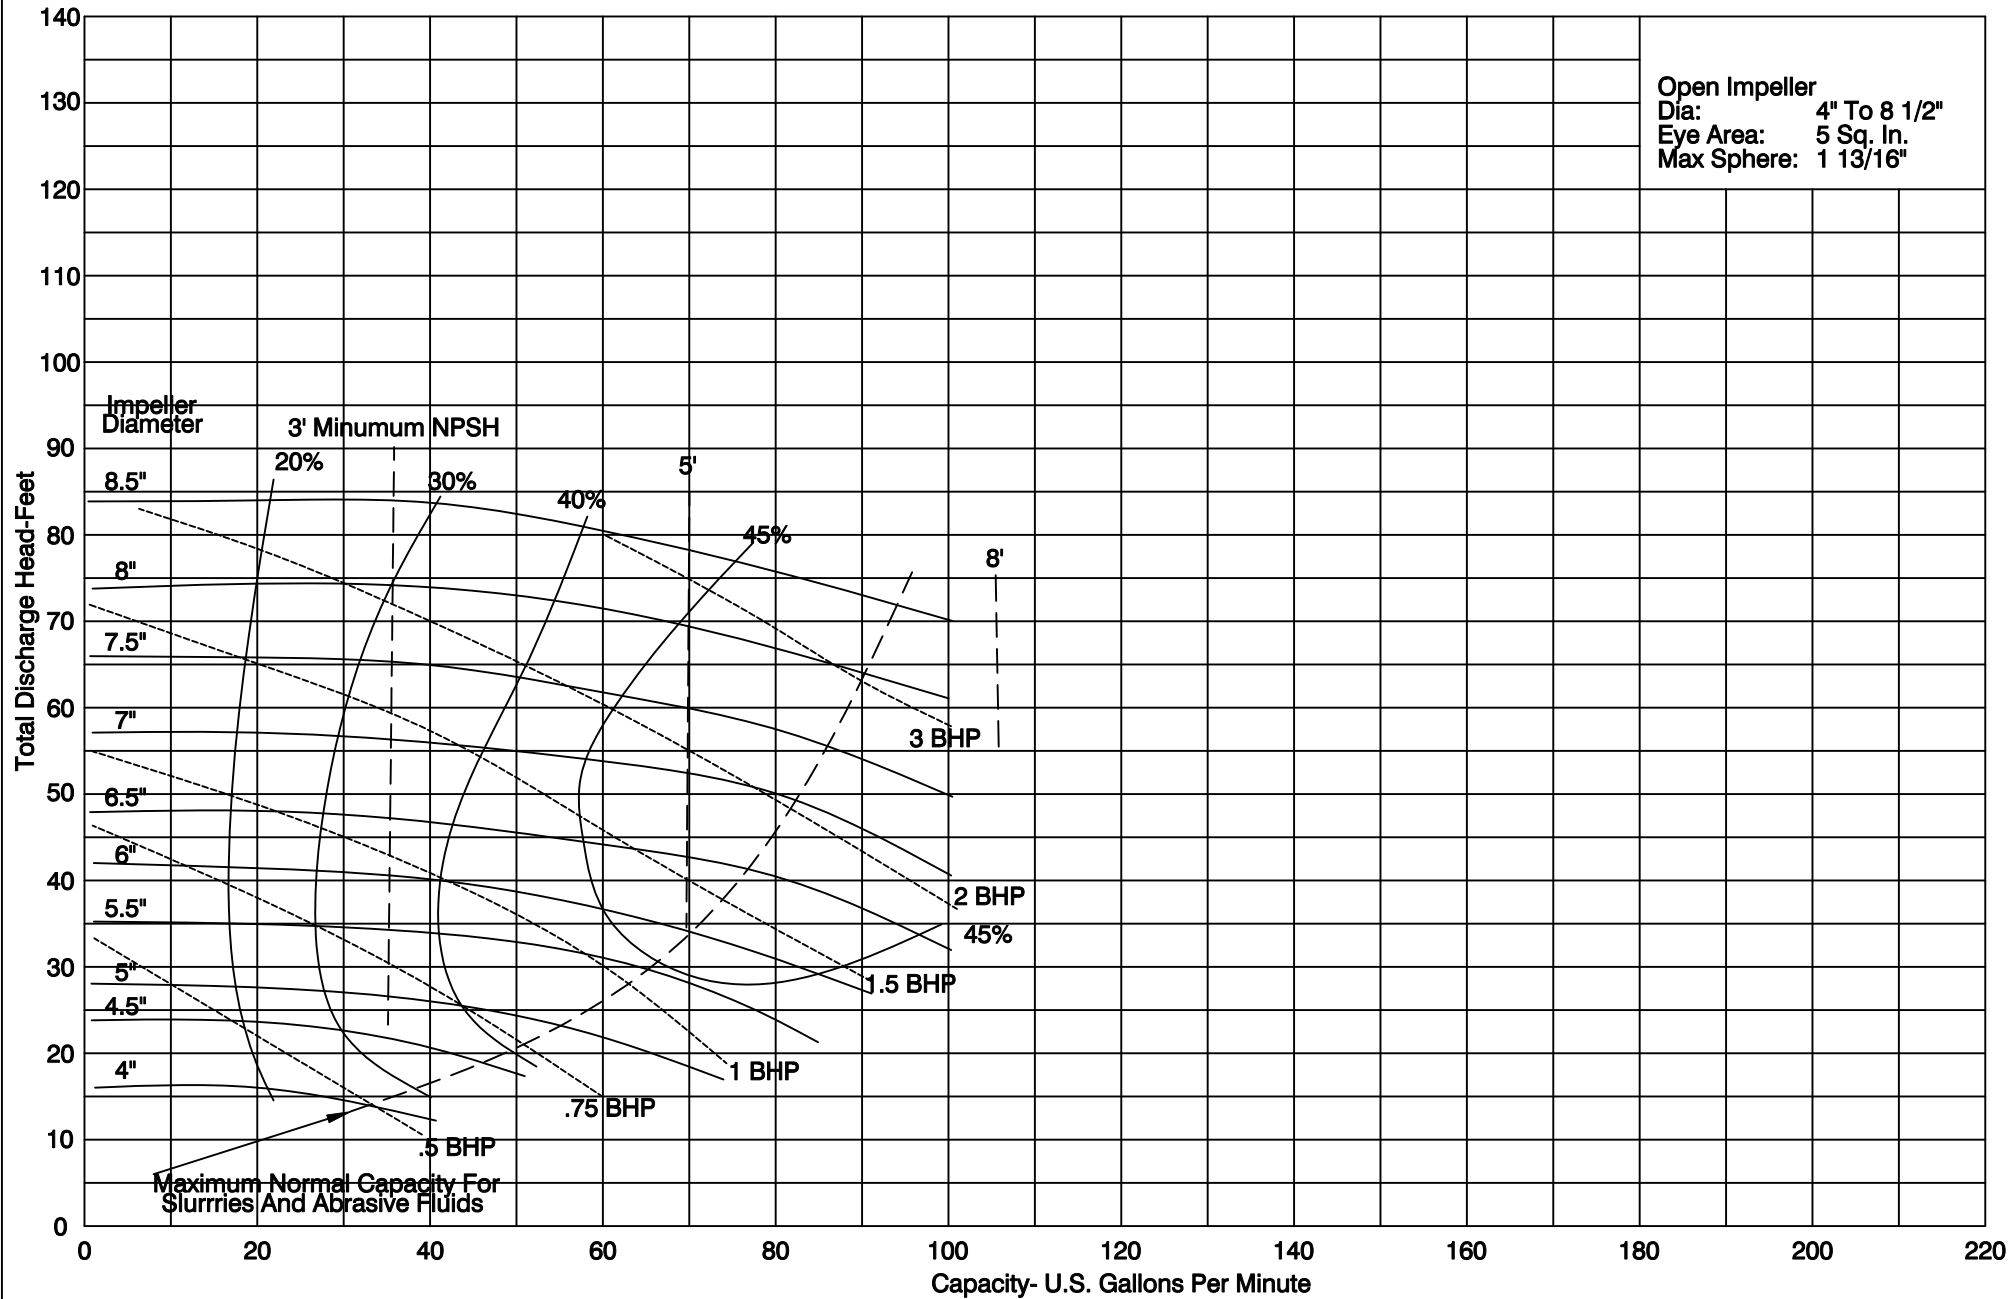

**PUMP PERFORMANCE CHARACTERISTICS**

1 1/8 SERIES: 1 x 1 1/2 1150 RPM

**PUMP PERFORMANCE CHARACTERISTICS**

1 1/8 SERIES: 1 x 1 1/2 1750 RPM

**PUMP PERFORMANCE CHARACTERISTICS**

1 1/8 SERIES: 1 x 1 1/2 3500 RPM

**PUMP PERFORMANCE CHARACTERISTICS**

**1 1/8 SERIES: 1 x 1 1/2 1000-3600 RPM**