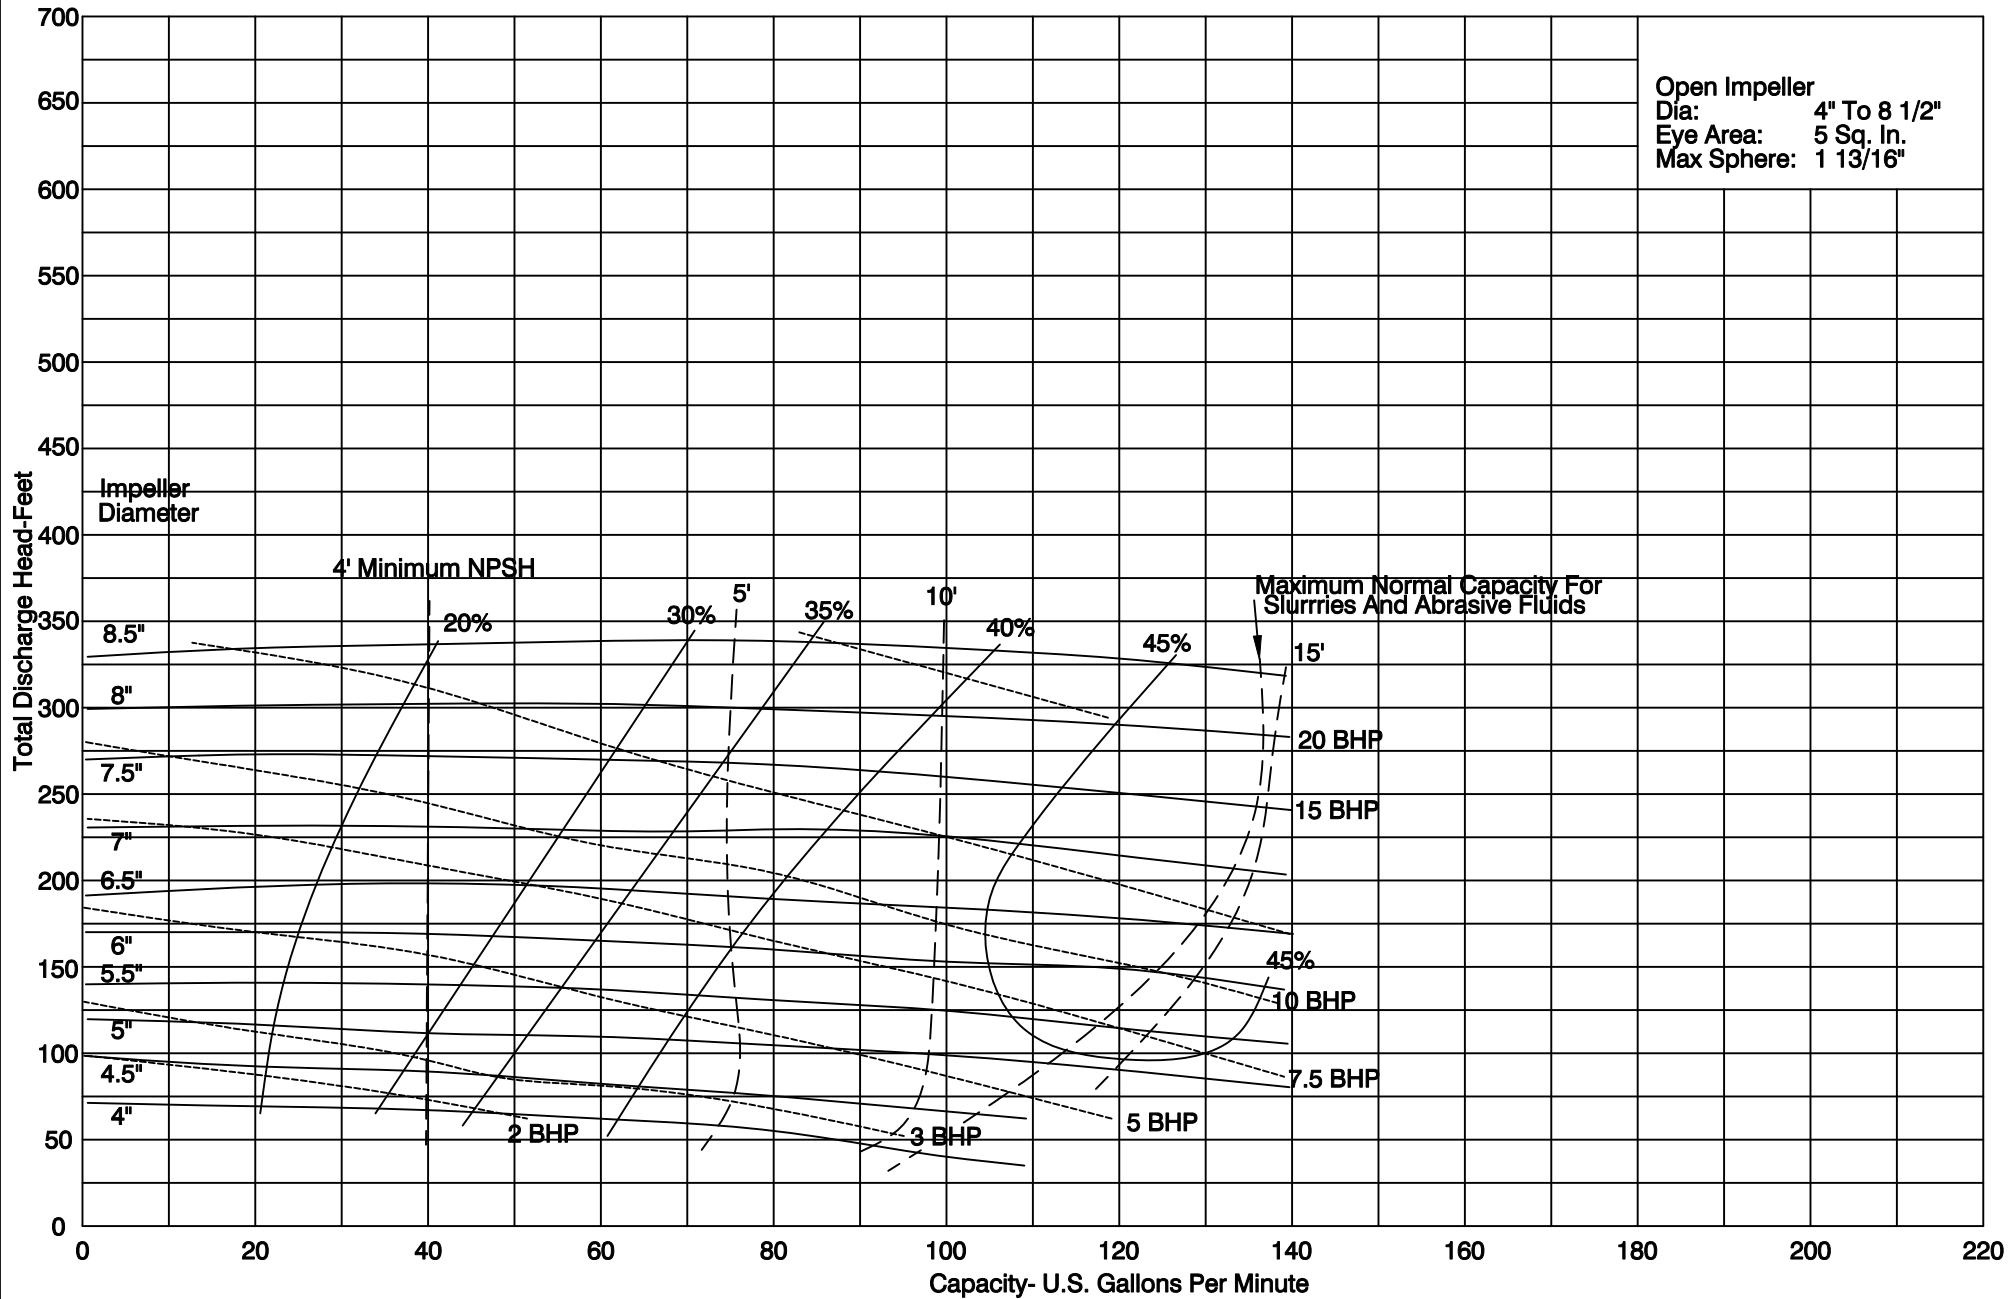

**PUMP PERFORMANCE CHARACTERISTICS**

1 1/8 SERIES: 1 x 1 1/2 1150 RPM

**PUMP PERFORMANCE CHARACTERISTICS**

1 1/8 SERIES: 1 x 1 1/2 1750 RPM

**PUMP PERFORMANCE CHARACTERISTICS**

1 1/8 SERIES: 1 x 1 1/2 3500 RPM

**PUMP PERFORMANCE CHARACTERISTICS**

**1 1/8 SERIES: 1 x 1 1/2 1000-3600 RPM**