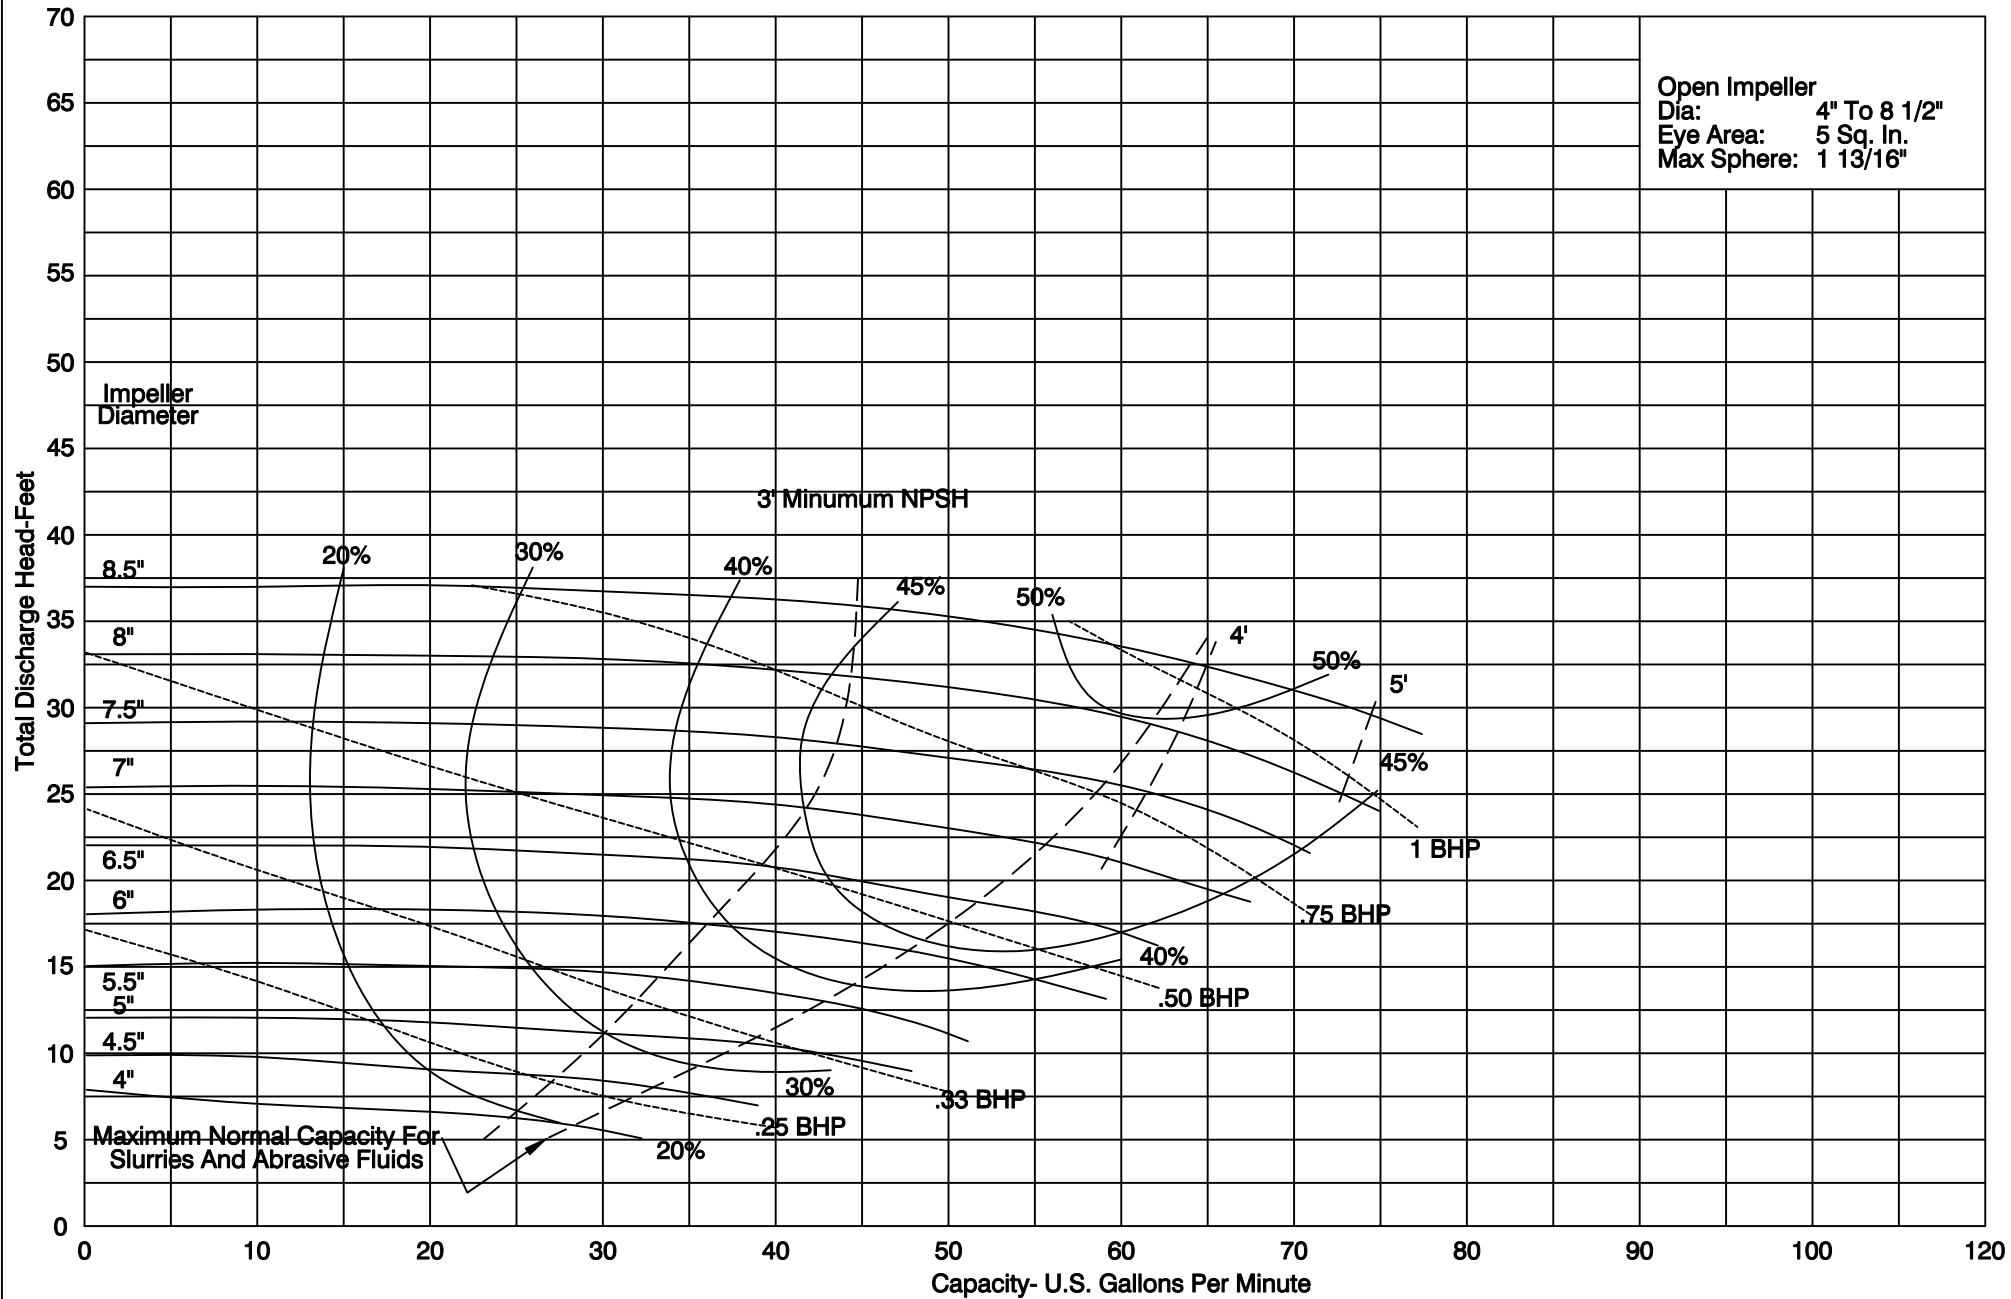

**PUMP PERFORMANCE CHARACTERISTICS**

1 1/8 SERIES: 1 x 1 1/2 1150 RPM

**PUMP PERFORMANCE CHARACTERISTICS**

1 1/8 SERIES: 1 x 1 1/2 1750 RPM

**PUMP PERFORMANCE CHARACTERISTICS**

1 1/8 SERIES: 1 x 1 1/2 3500 RPM

**PUMP PERFORMANCE CHARACTERISTICS**

**1 1/8 SERIES: 1 x 1 1/2 1000-3600 RPM**