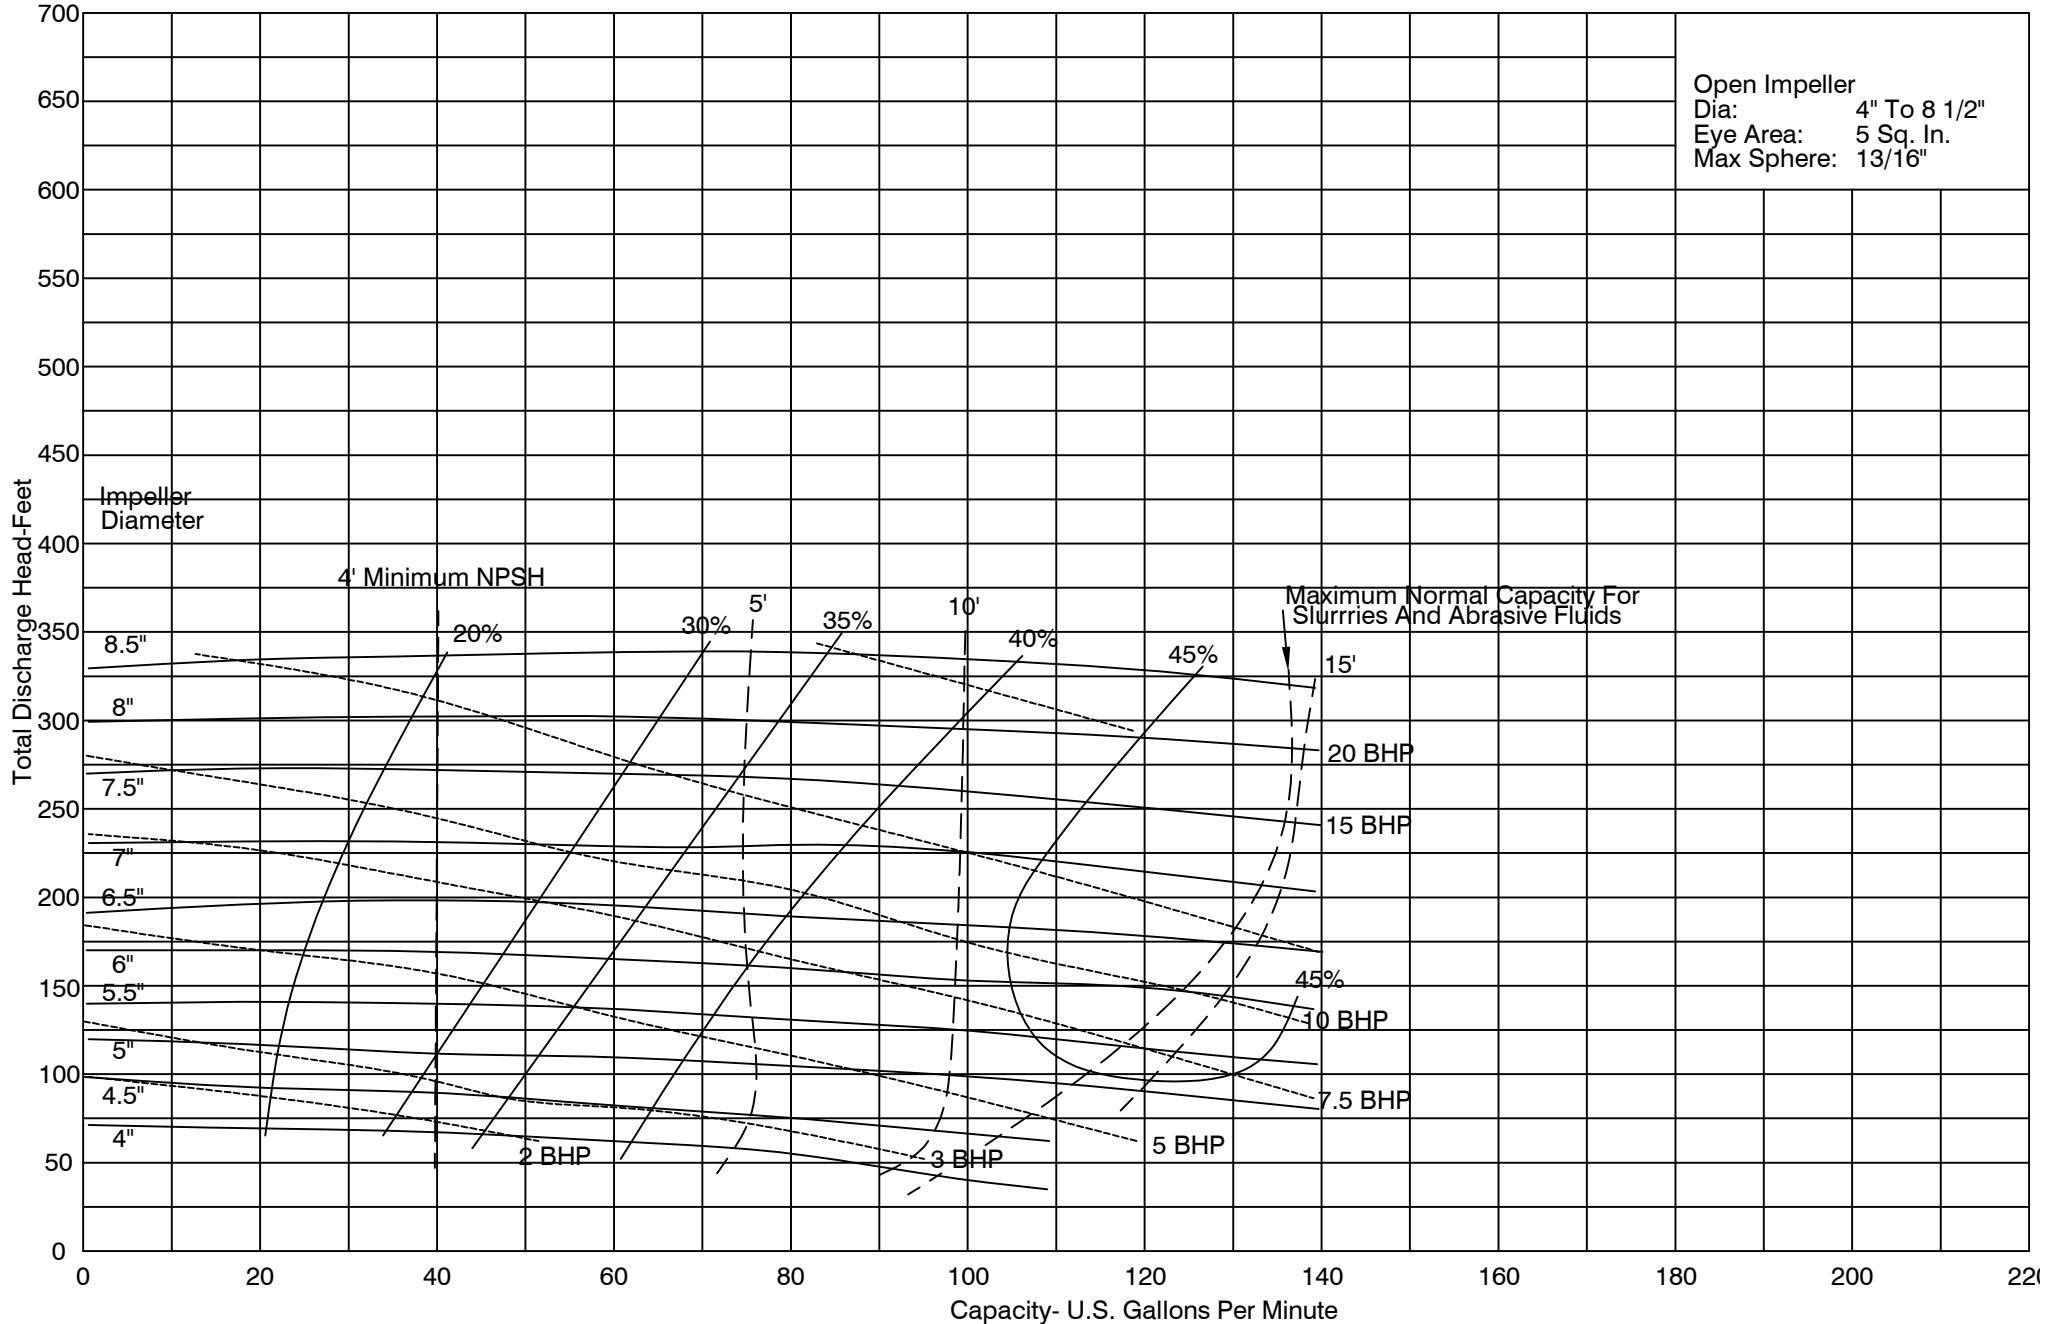

PUMP PERFORMANCE CHARACTERISTICS

1 1/8 SERIES: 1 x 1 1/2 1150 RPM

PUMP PERFORMANCE CHARACTERISTICS

1 1/8 SERIES: 1 x 1 1/2 1750 RPM

PUMP PERFORMANCE CHARACTERISTICS

1 1/8 SERIES: 1 x 1 1/2 3500 RPM

**PUMP PERFORMANCE CHARACTERISTICS**

**1 1/8 SERIES: 1 x 1 1/2 1000-3600 RPM**