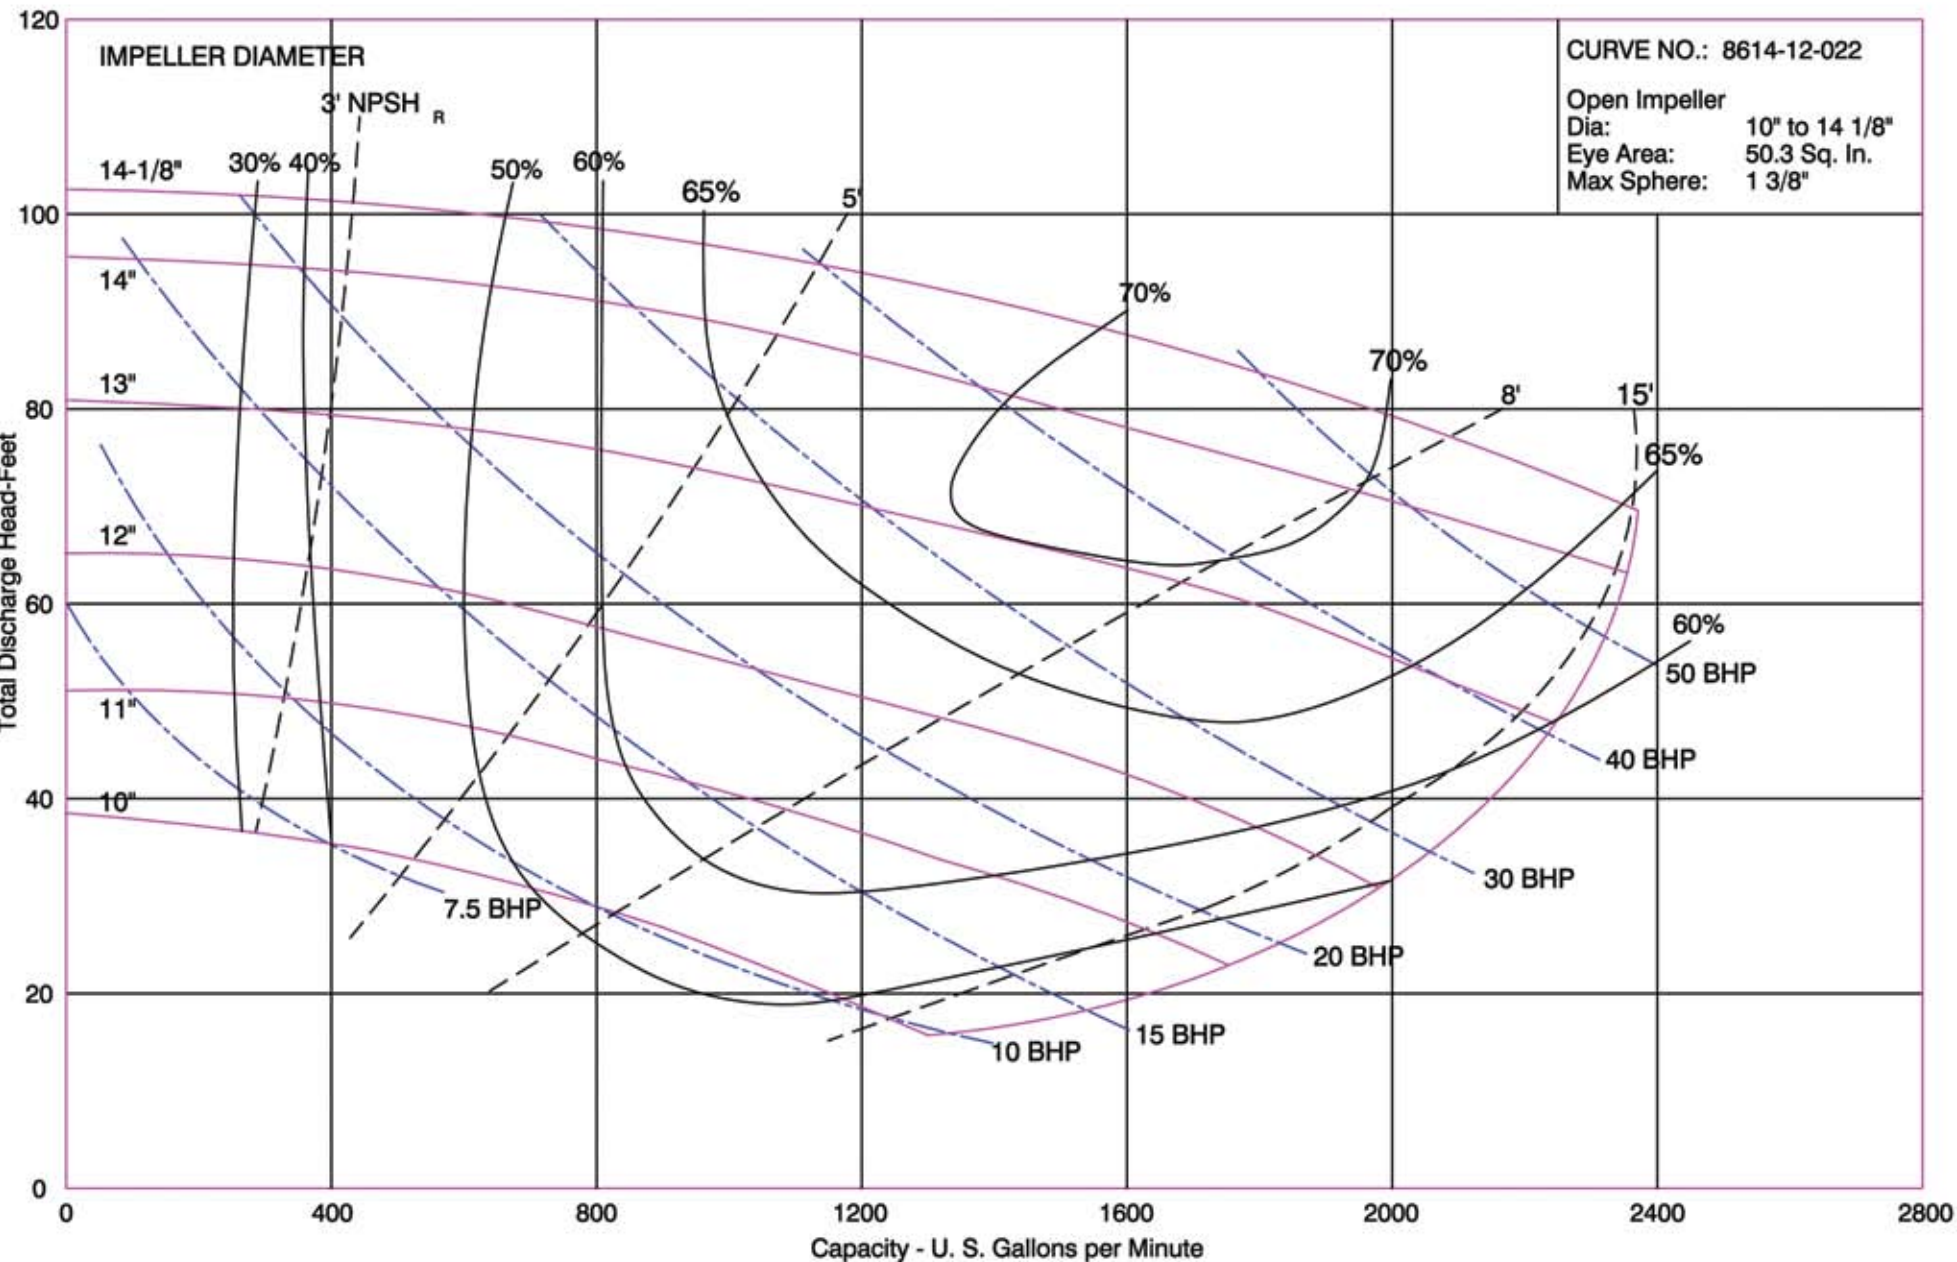

PUMP PERFORMANCE CHARACTERISTICS

250 SERIES: 8 x 6 x 14 1150 rpm

PUMP PERFORMANCE CHARACTERISTICS

250 SERIES: 8 x 6 x 14 1750 rpm

PUMP PERFORMANCE CHARACTERISTICS

250 SERIES: 8 x 6 x 14 800 - 1700 rpm