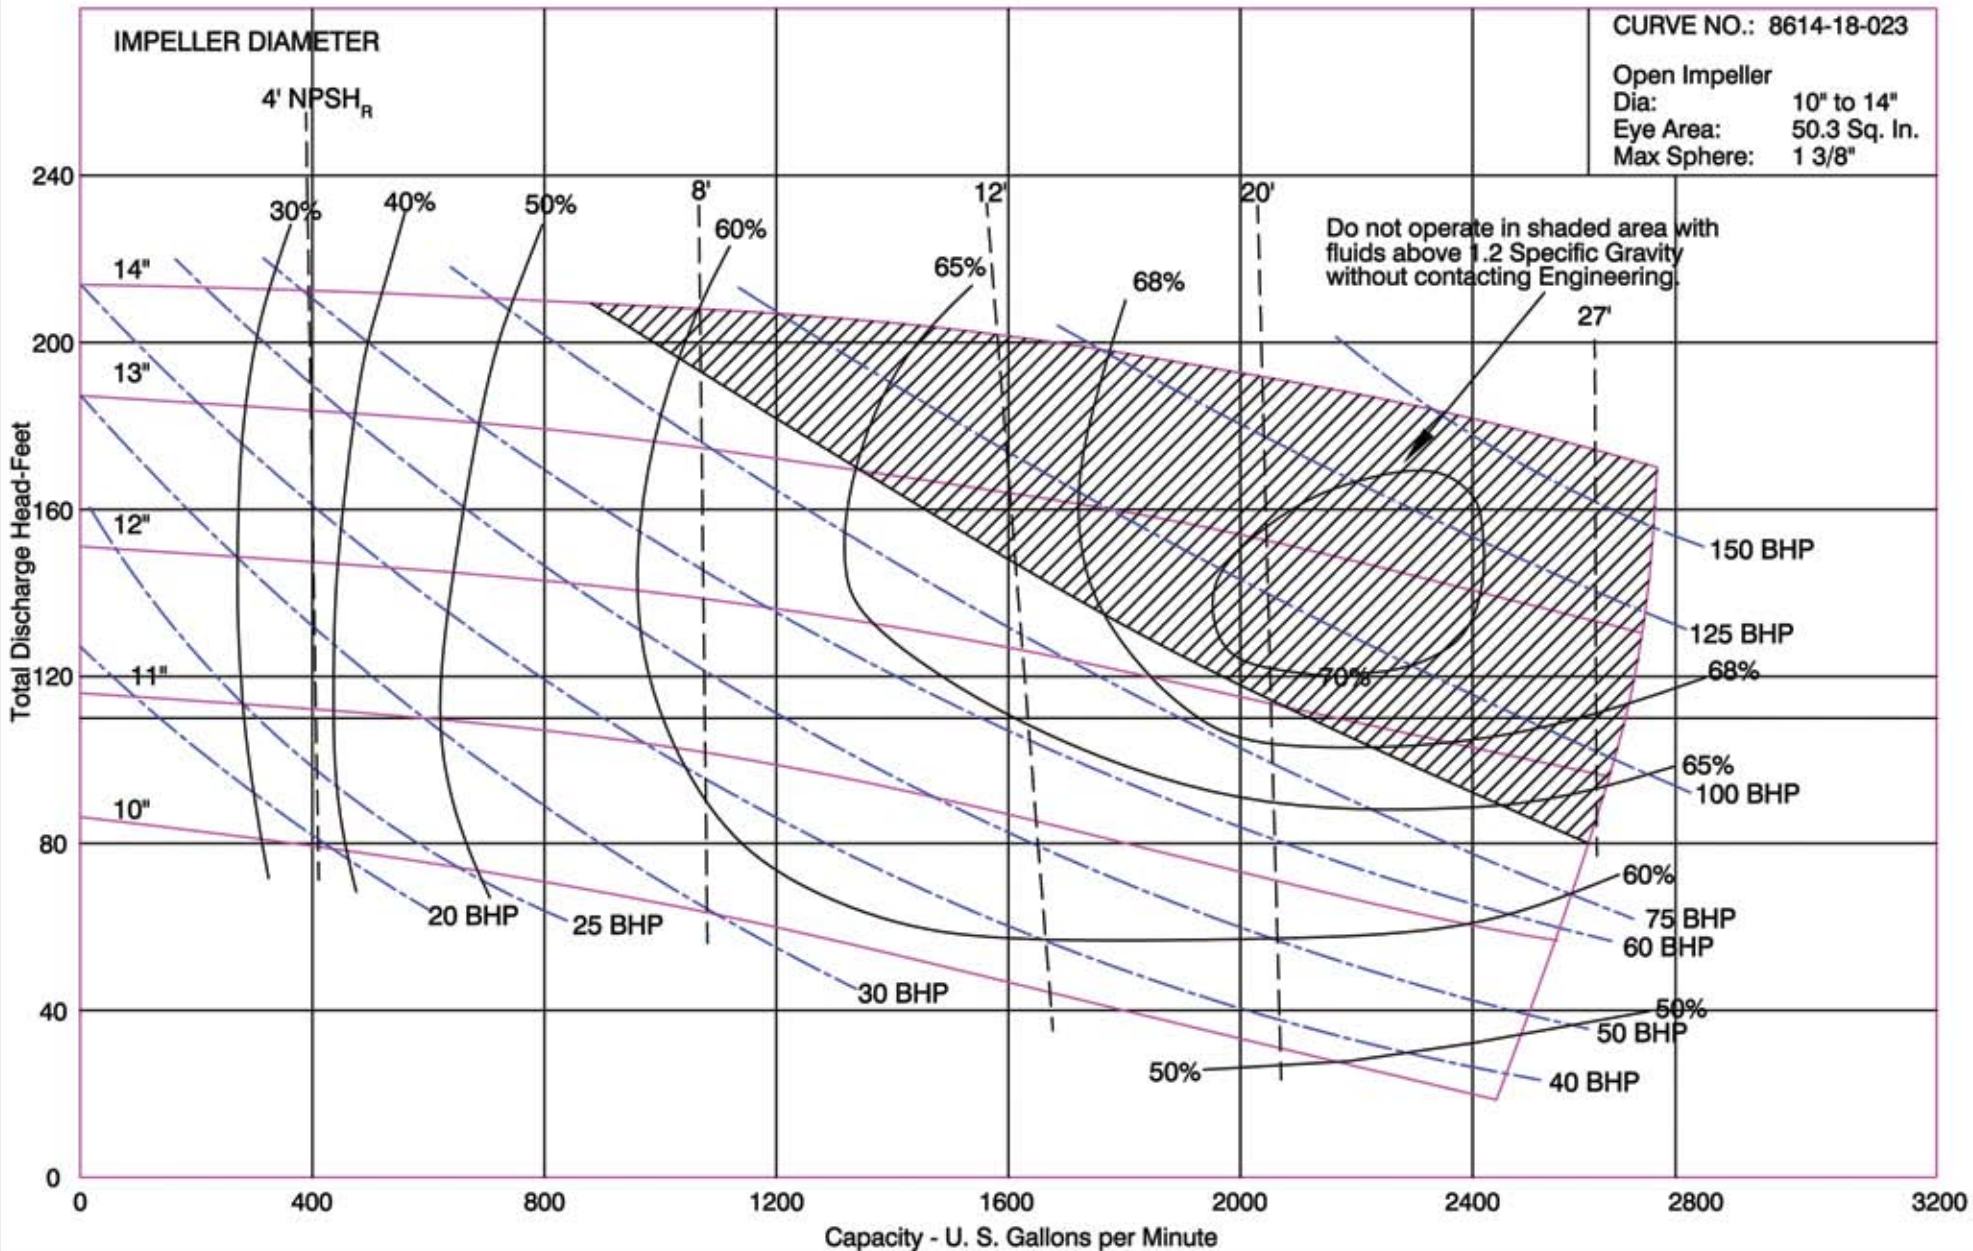

PUMP PERFORMANCE CHARACTERISTICS

250 SERIES: 8 x 6 x 14 1150 rpm

PUMP PERFORMANCE CHARACTERISTICS

250 SERIES: 8 x 6 x 14 1750 rpm

PUMP PERFORMANCE CHARACTERISTICS

250 SERIES: 8 x 6 x 14 800 - 1700 rpm