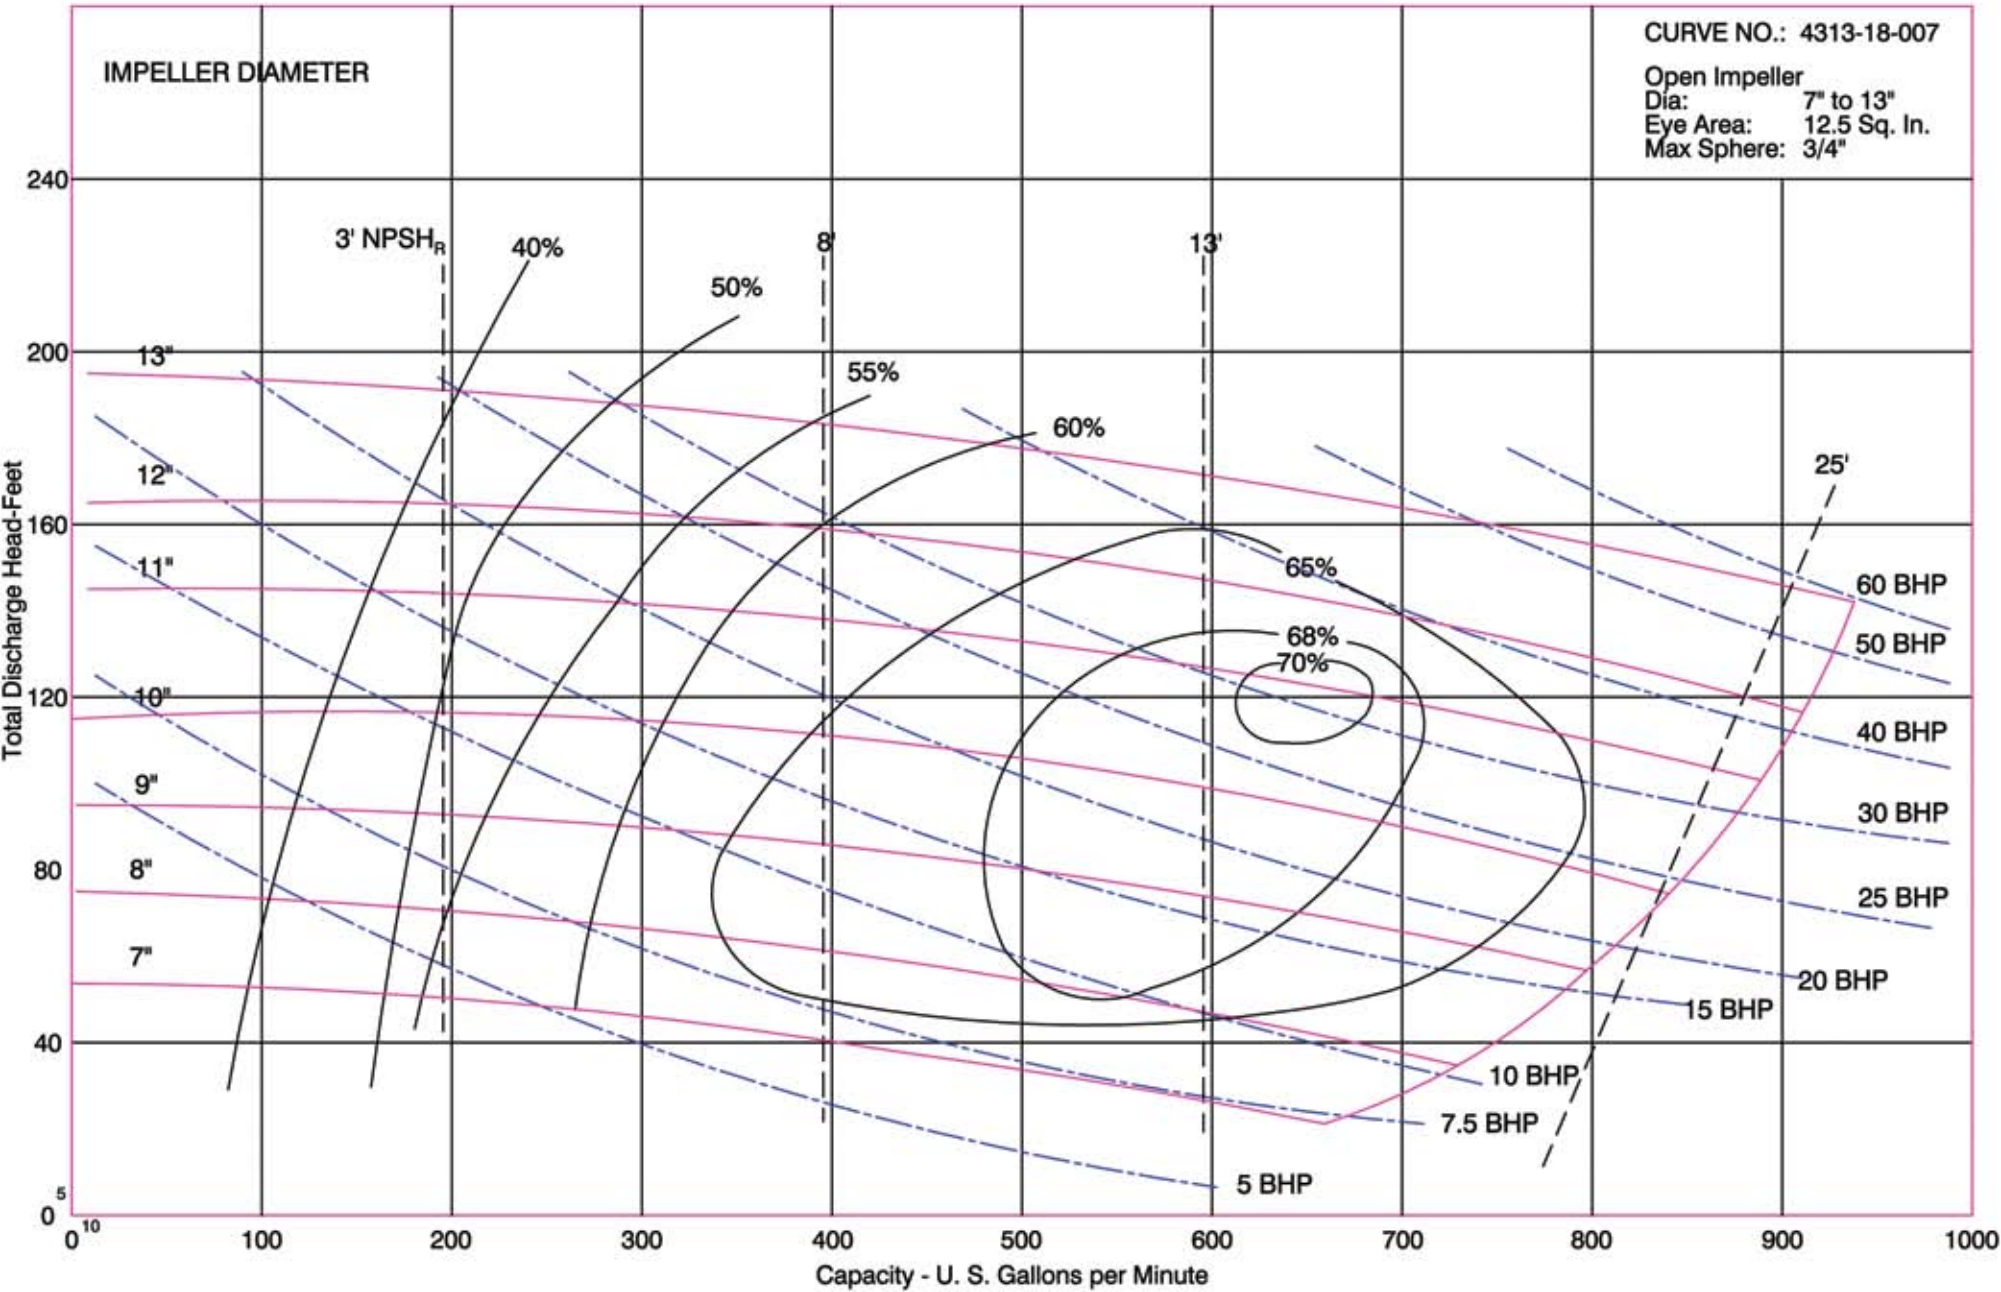

PUMP PERFORMANCE CHARACTERISTICS

250 SERIES: 4 x 3 x 13 1150 rpm

PUMP PERFORMANCE CHARACTERISTICS

250 SERIES: 4 x 3 x 13 1750 rpm

PUMP PERFORMANCE CHARACTERISTICS

250 SERIES: 4 x 3 x 13 3500 rpm

PUMP PERFORMANCE CHARACTERISTICS

250 SERIES: 4 x 3 x 13 1000 - 2400 rpm