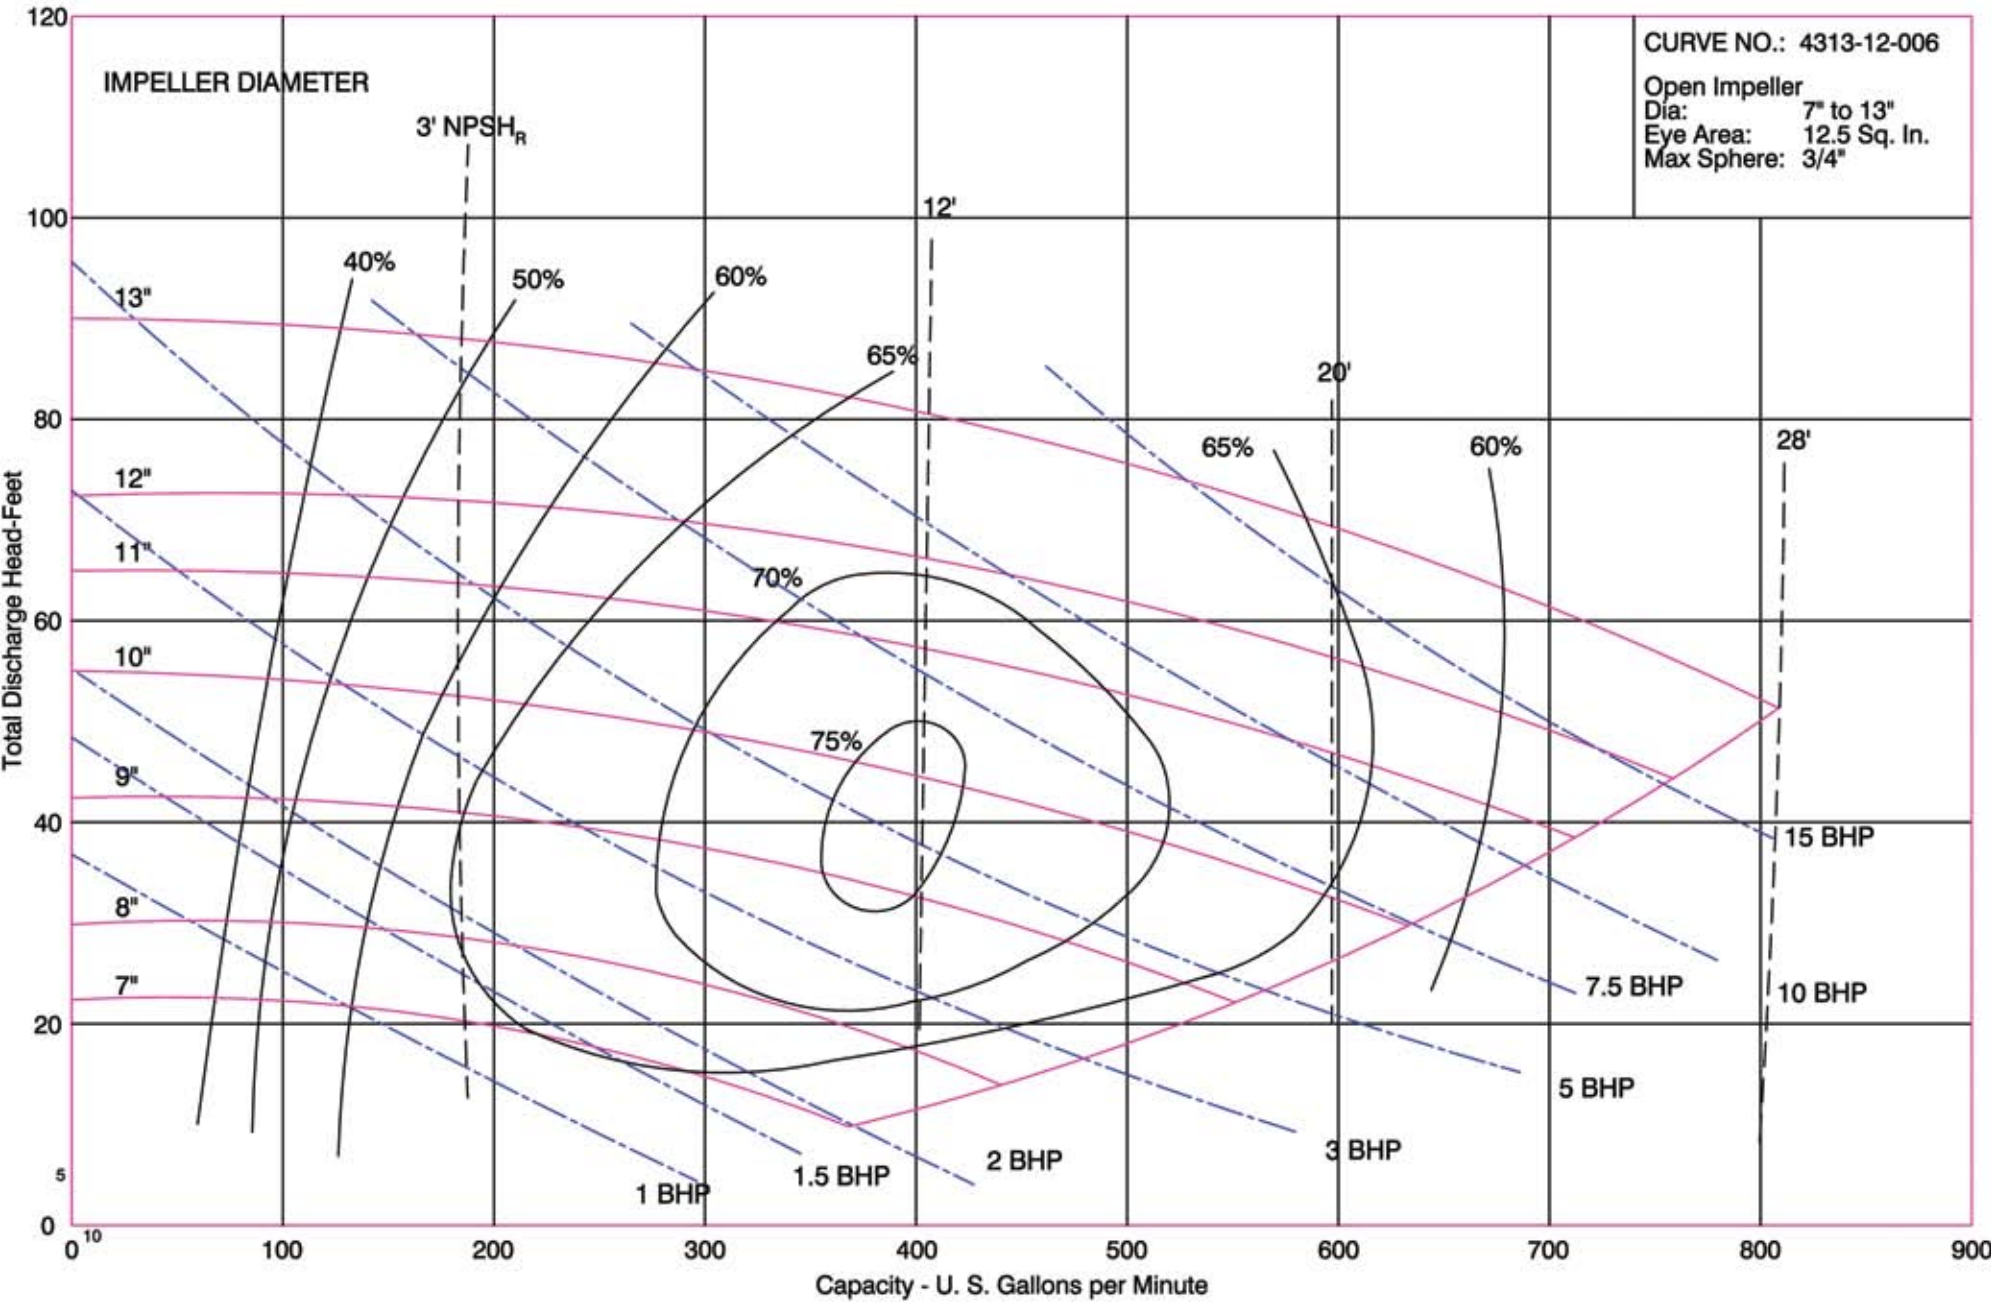

PUMP PERFORMANCE CHARACTERISTICS

250 SERIES: 4 x 3 x 13 1150 rpm

PUMP PERFORMANCE CHARACTERISTICS

250 SERIES: 4 x 3 x 13 1750 rpm

PUMP PERFORMANCE CHARACTERISTICS

250 SERIES: 4 x 3 x 13 3500 rpm

PUMP PERFORMANCE CHARACTERISTICS

250 SERIES: 4 x 3 x 13 1000 - 2400 rpm