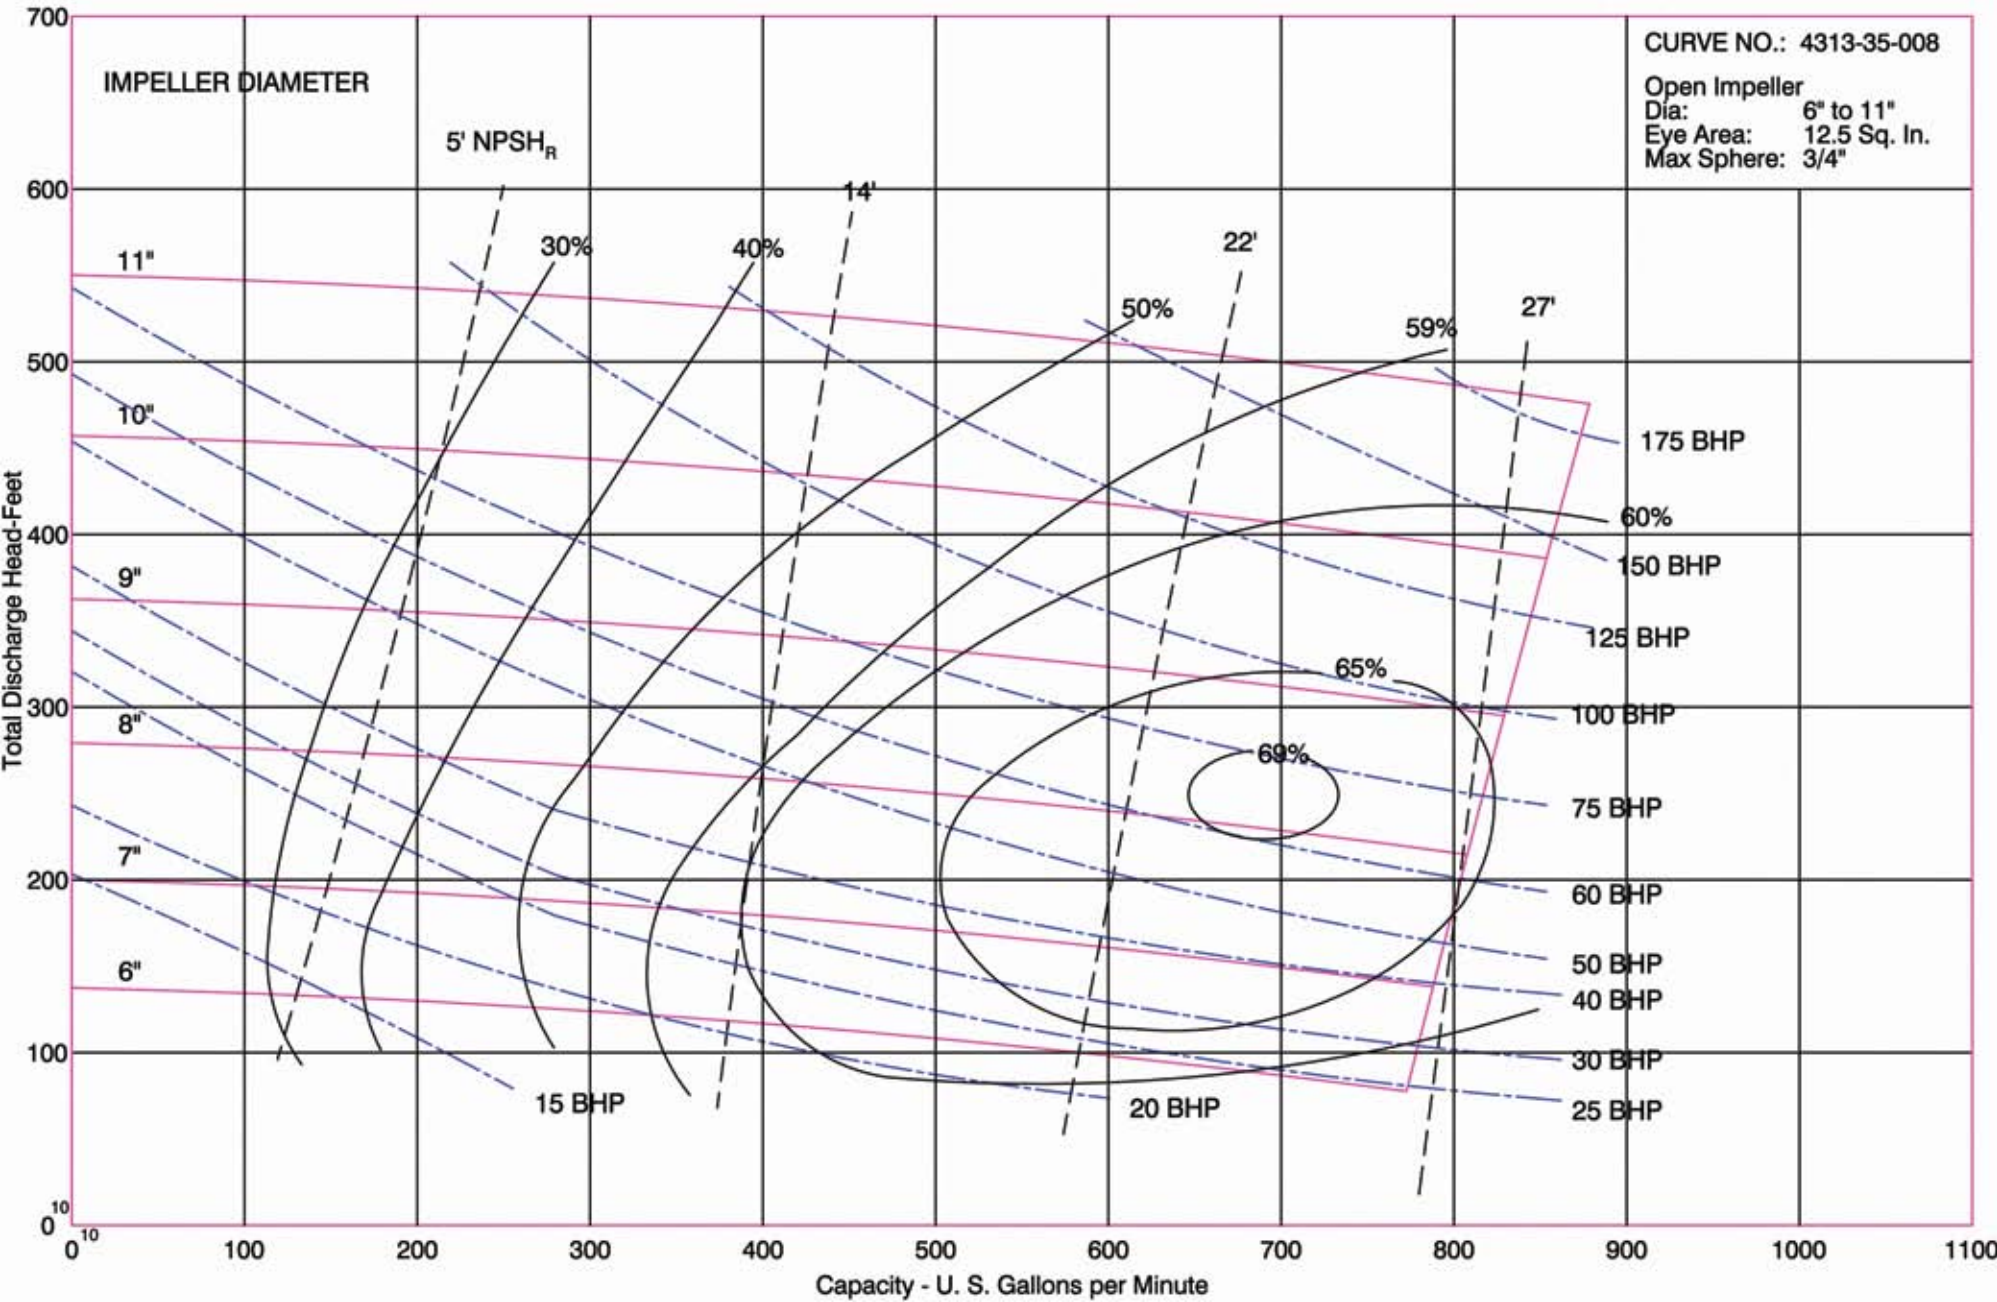

PUMP PERFORMANCE CHARACTERISTICS

250 SERIES: 4 x 3 x 13 1150 rpm

PUMP PERFORMANCE CHARACTERISTICS

250 SERIES: 4 x 3 x 13 1750 rpm

PUMP PERFORMANCE CHARACTERISTICS

250 SERIES: 4 x 3 x 13 3500 rpm

PUMP PERFORMANCE CHARACTERISTICS

250 SERIES: 4 x 3 x 13 1000 - 2400 rpm